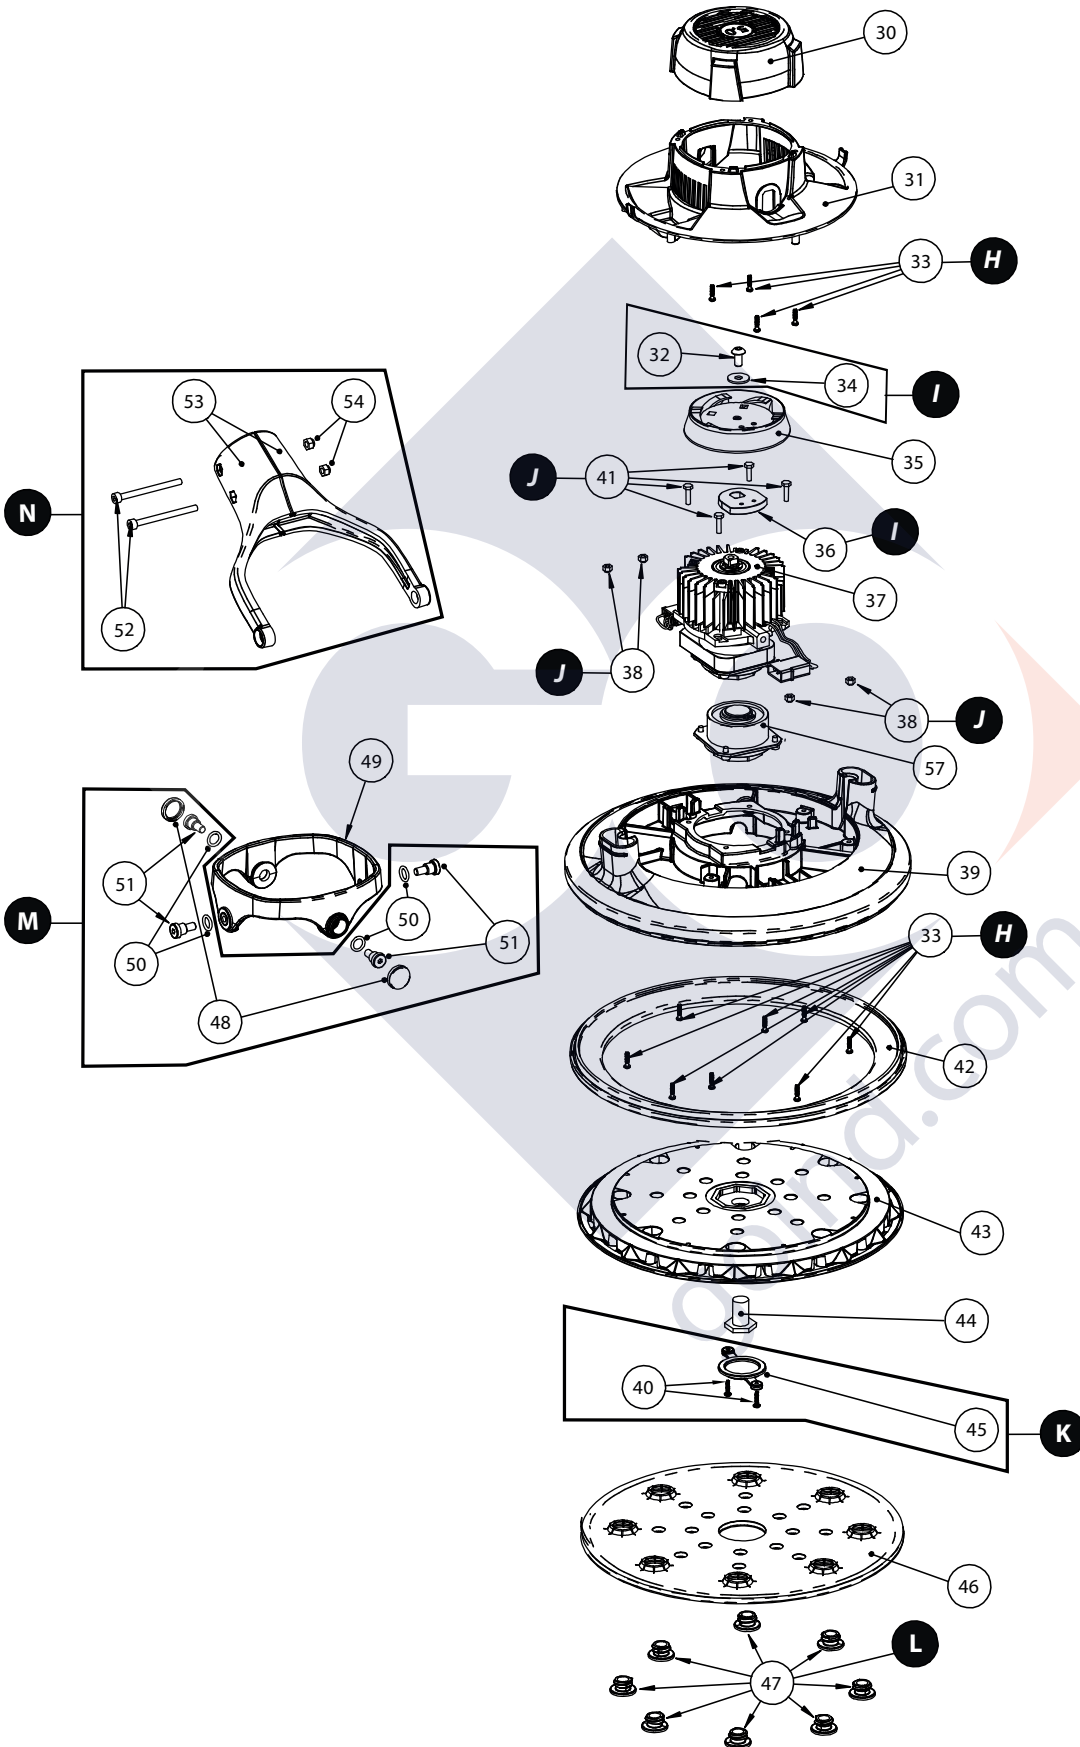

Exploded view of LEROS 950CV 225 mm (220-240V) – Handle

Updated 19.01.2022

Exploded view of LEROS 950CV 225 mm (220-240V) – Grinding head

Updated 18.01.2022

LERO S 950CV 225 mm (220-240V) Spare Part kits

Electrical tool must be serviced by a qualified repair person and in accordance with national requirements.

LEROS 950CV 225 mm (220-240V) Spare Part kits

Mirka Code	Item	Description	Kit	Qty	Tightening torque
MIW9524011		Cover Cap kit			
	40	Screw STS 2,5 x 8 mm T+/-8	K	2	0,8 Nm/0,6 ft-lb
	45	Cover Cap		1	
MIW9514711		Hole Screw kit			
	47	Hole Screw	L	8	0,8 Nm/0,6 ft-lb
MIW9524811		Joint Screw kit			
	48	Screw Cap	M	2	
	50	O-Ring 7,65 x 1,78 mm		4	
	51	Joint Screw M5 x 8 mm		4	4 Nm/3 ft-lb
MIW9515411		Joint Fork kit			
	52	Screw M4 x 50 mm	N	2	1,4 Nm/1,0 ft-lb
	53	Joint Fork		2	
	54	Lock Nut M4		2	

LEROS 950CV 225 mm (220-240V) Spare Parts

Mirka Code	Item	Description	Kit	Qty	Tightening torque
	45	Cover Cap	K	1	
MIW9514611	46	Interface		1	
	47	Hole Screw	L	8	0,8 Nm/0,6 ft-lb
	48	Screw Cap	M	2	
MIW9514911	49	Joint Ring		1	
	50	O-Ring 7,65 x 1,78 mm	M	4	
	51	Joint Screw M5 x 8 mm	M	4	4 Nm/3 ft-lb
	52	Screw M4 x 50 mm	N	2	1,4 Nm/1,0 ft-lb
	53	Joint Forks	N	2	
	54	Lock Nut	N	2	
MIW9525711	57	Spindle + Bearing Assembly		1	