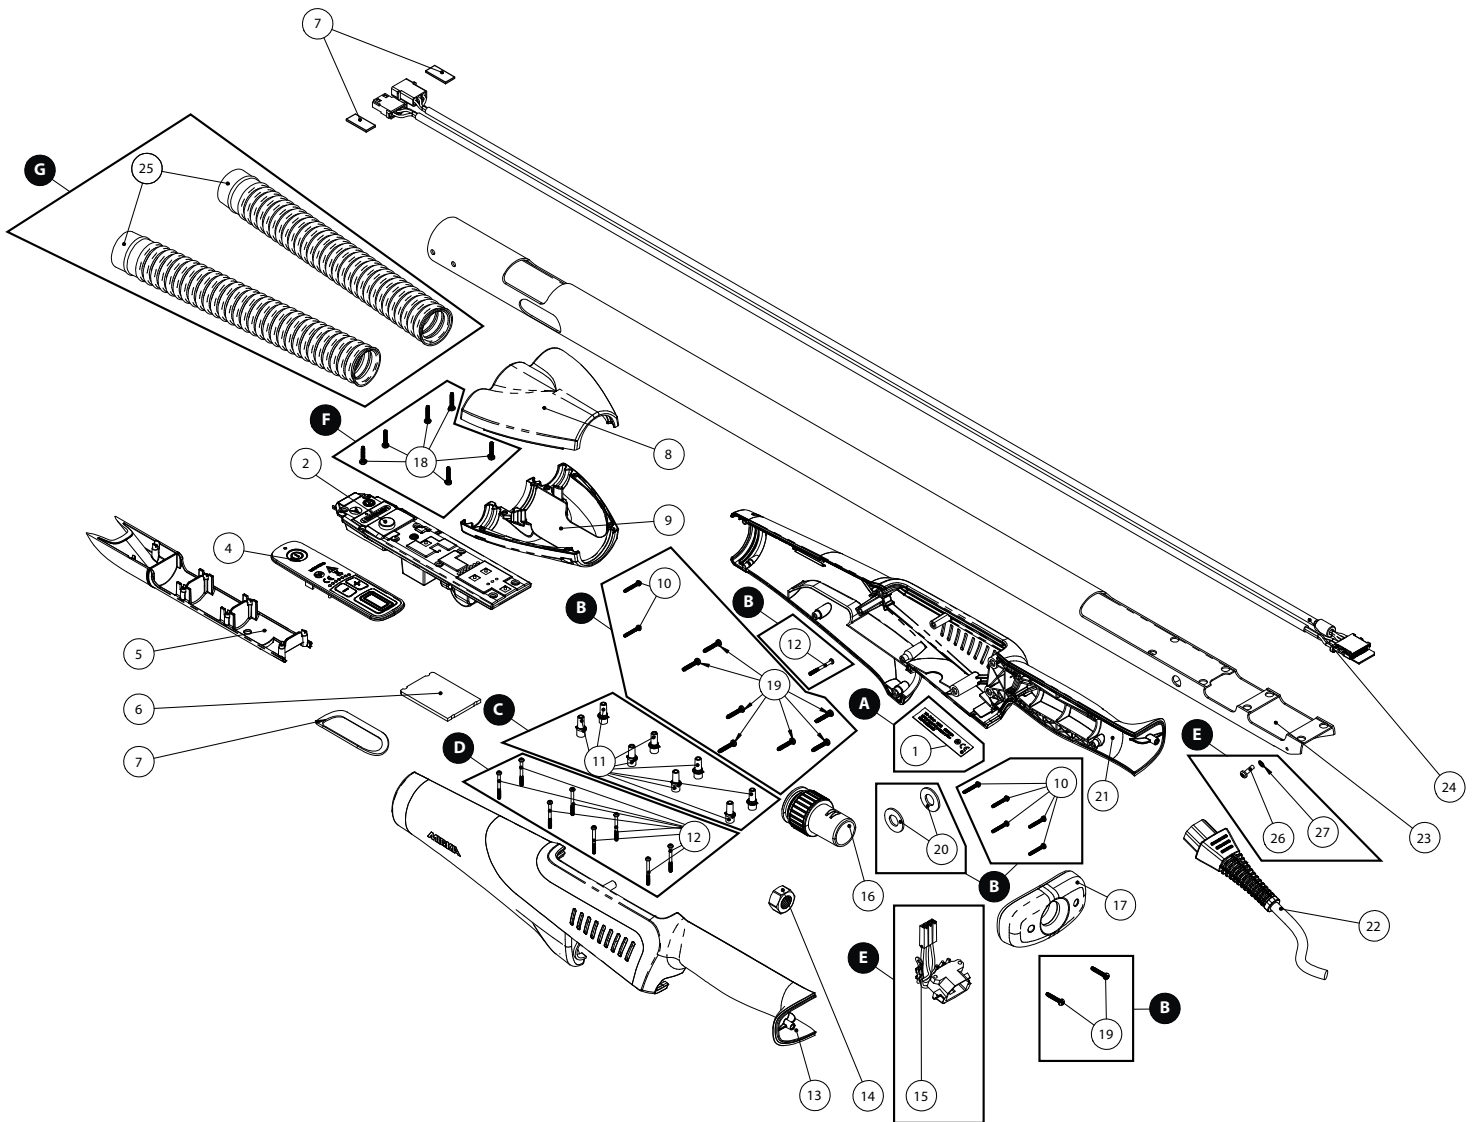

Exploded view of LEROS 950CV 225 mm (220-240V) – Handle

Updated 19.01.2022

Exploded view of LEROS 950CV 225 mm (220-240V) – Grinding head

Updated 18.01.2022

LERO S 950CV 225 mm (220-240V) Spare Part kits

Electrical tool must be serviced by a qualified repair person and in accordance with national requirements.

LEROS 950CV 225 mm (220-240V) Spare Part kits

Mirka Code	Item	Description	Kit	Qty	Tightening torque
MIW9524011		Cover Cap kit			
	40	Screw STS 2,5 x 8 mm T+/-8	K	2	0,8 Nm/0,6 ft-lb
	45	Cover Cap		1	
MIW9514711		Hole Screw kit			
	47	Hole Screw	L	8	0,8 Nm/0,6 ft-lb
MIW9524811		Joint Screw kit			
	48	Screw Cap	M	2	
	50	O-Ring 7,65 x 1,78 mm		4	
	51	Joint Screw M5 x 8 mm		4	4 Nm/3 ft-lb
MIW9515411		Joint Fork kit			
	52	Screw M4 x 50 mm	N	2	1,4 Nm/1,0 ft-lb
	53	Joint Fork		2	
	54	Lock Nut M4		2	

LEROS 950CV 225 mm (220-240V) Spare Parts

Mirka Code	Item	Description	Kit	Qty	Tightening torque
	45	Cover Cap	K	1	
MIW9514611	46	Interface		1	
	47	Hole Screw	L	8	0,8 Nm/0,6 ft-lb
	48	Screw Cap	M	2	
MIW9514911	49	Joint Ring		1	
	50	O-Ring 7,65 x 1,78 mm	M	4	
	51	Joint Screw M5 x 8 mm	M	4	4 Nm/3 ft-lb
	52	Screw M4 x 50 mm	N	2	1,4 Nm/1,0 ft-lb
	53	Joint Forks	N	2	
	54	Lock Nut	N	2	
MIW9525711	57	Spindle + Bearing Assembly		1	