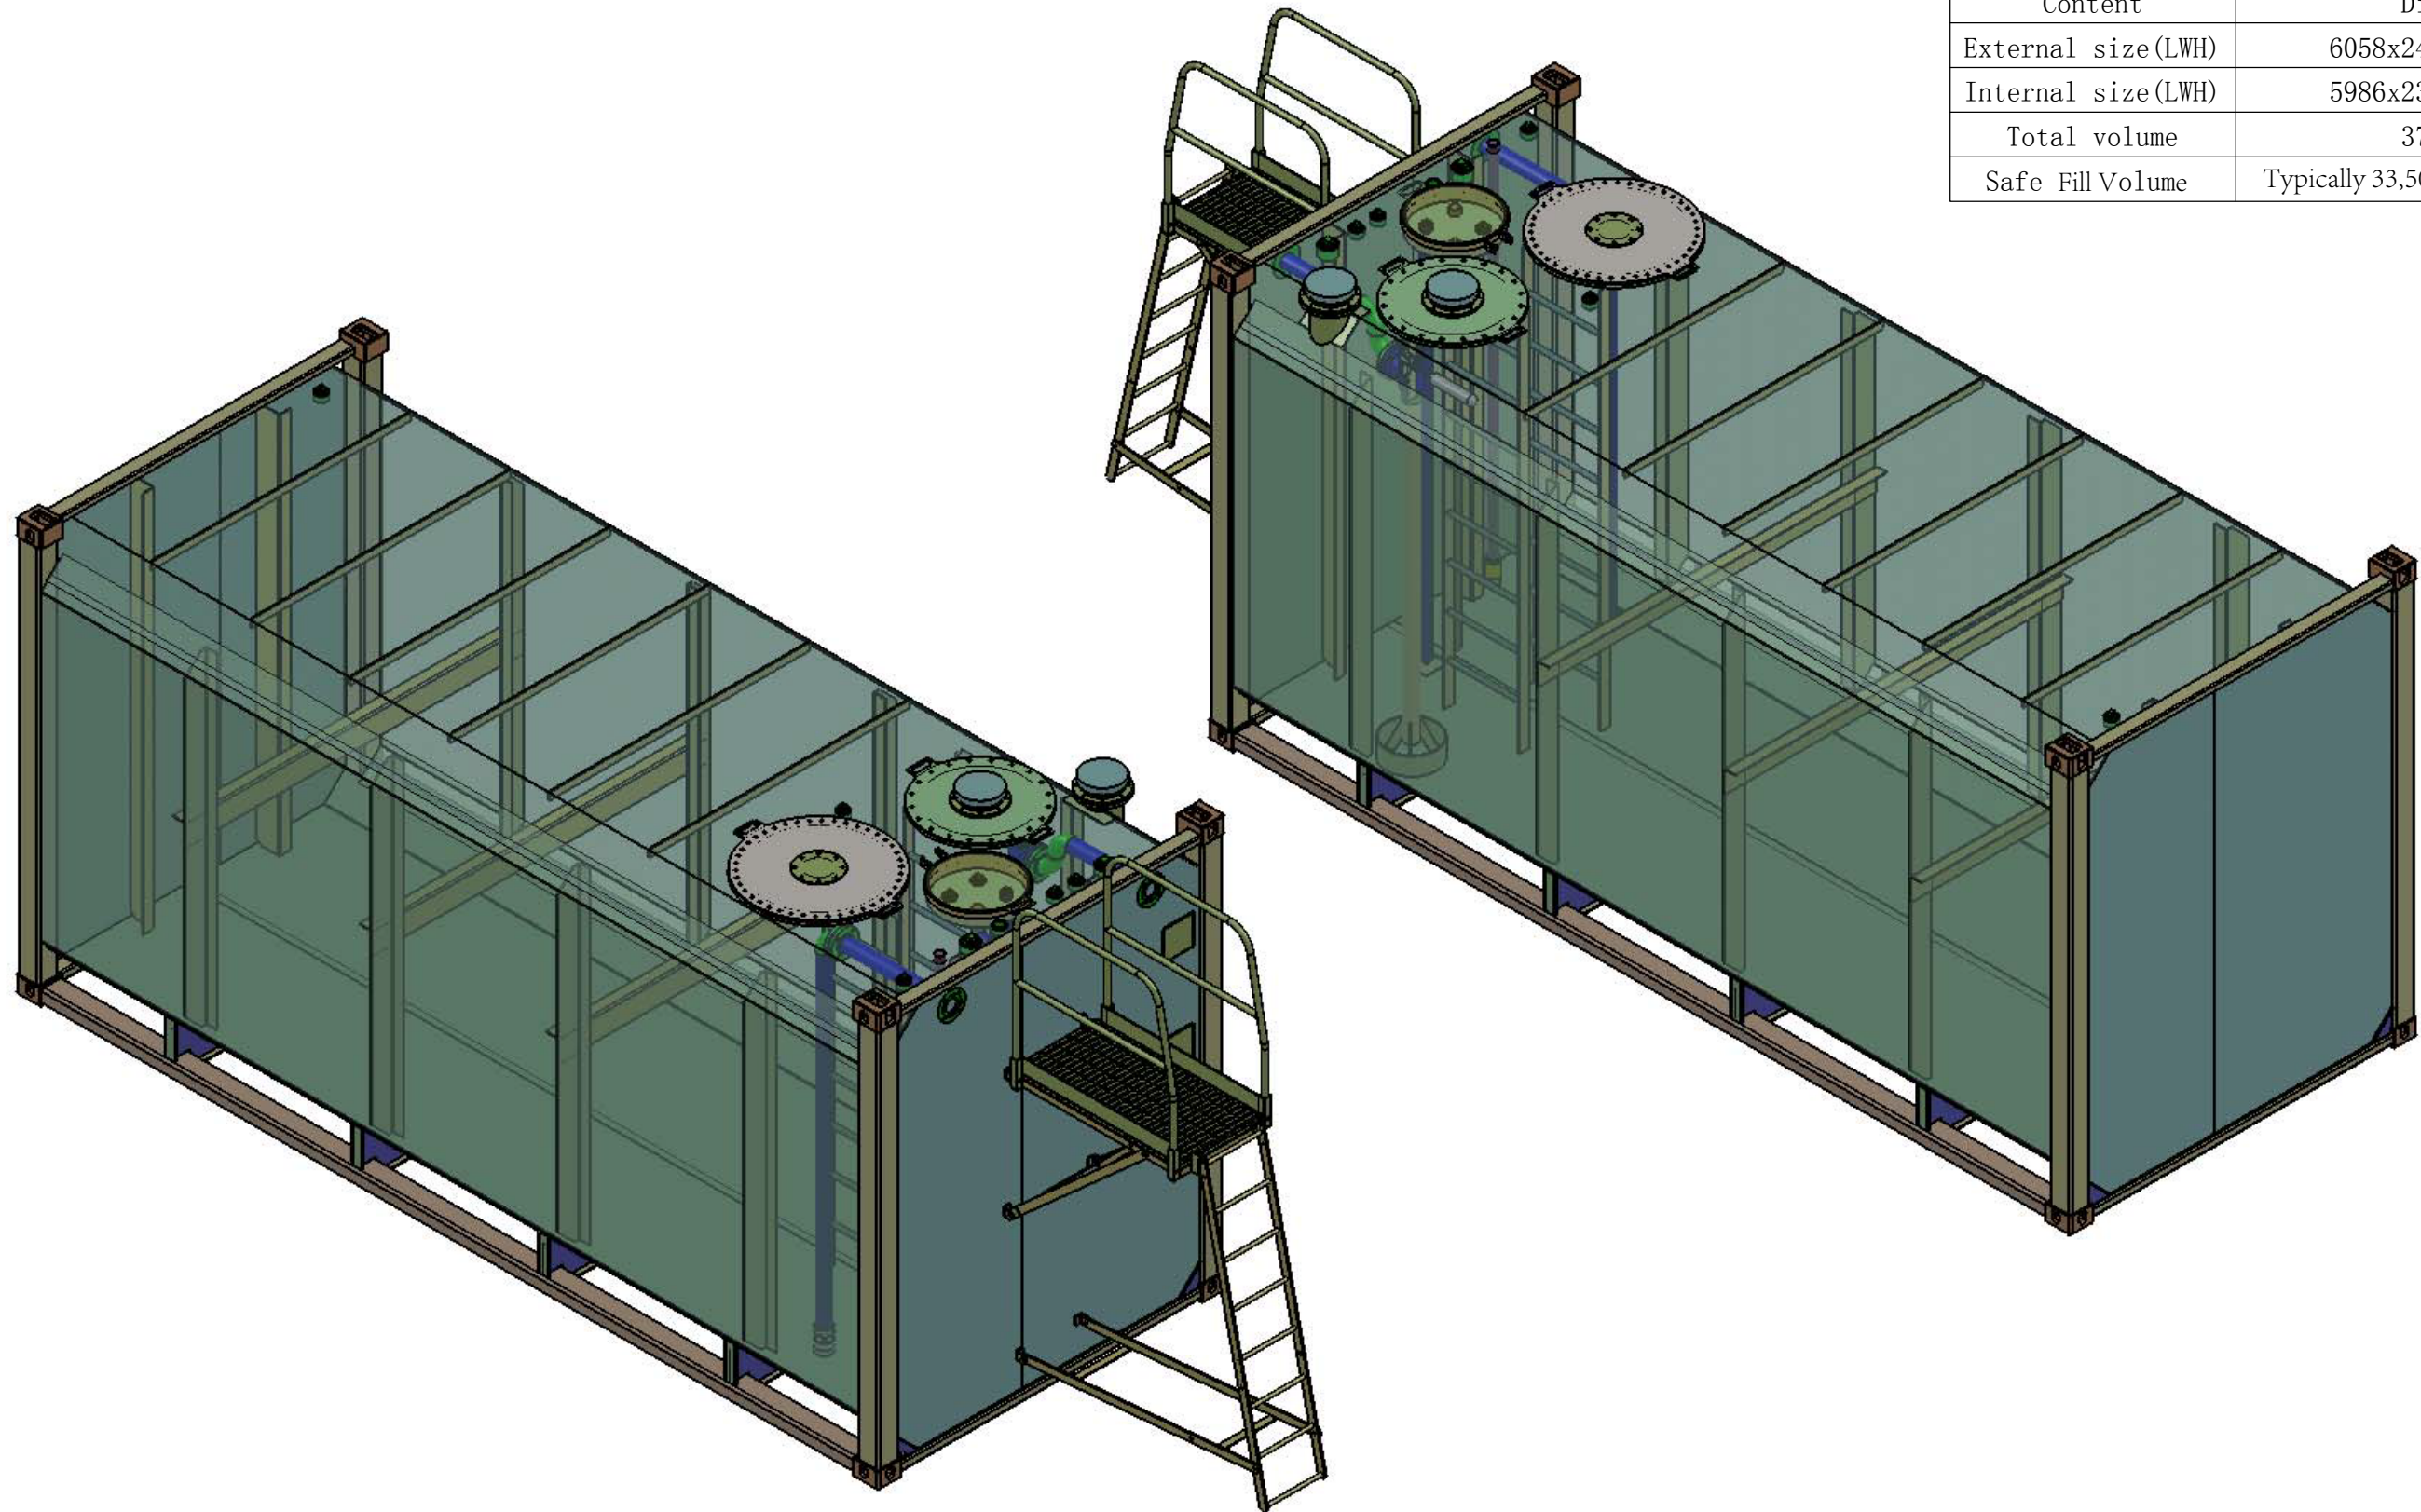

Tank	
Content	Diesel
External size (LWH)	6058x2438x2896mm
Internal size (LWH)	5986x2374x2690mm
Total volume	37250L
Safe Fill Volume	Typically 33,500L - up to 35340L

07					
06					
05					
04					
03					
02					
01					
REV:	DATE:	REVISION:	DRAWN:	CHECKED:	APPROVED:

Material:
Weight: 7736.17KG

DRAWN: SAVING DATE:
CHECKED: DATE:
CLIENT: DATE:
APPROVED: DATE:

TITLE:
CON-38 SELF BUNDED TANK
DRAWING NO. :
PURCHASE ORDER NO. :

REV:
SHEET:
1 of 7
Scale:
No scale

A3