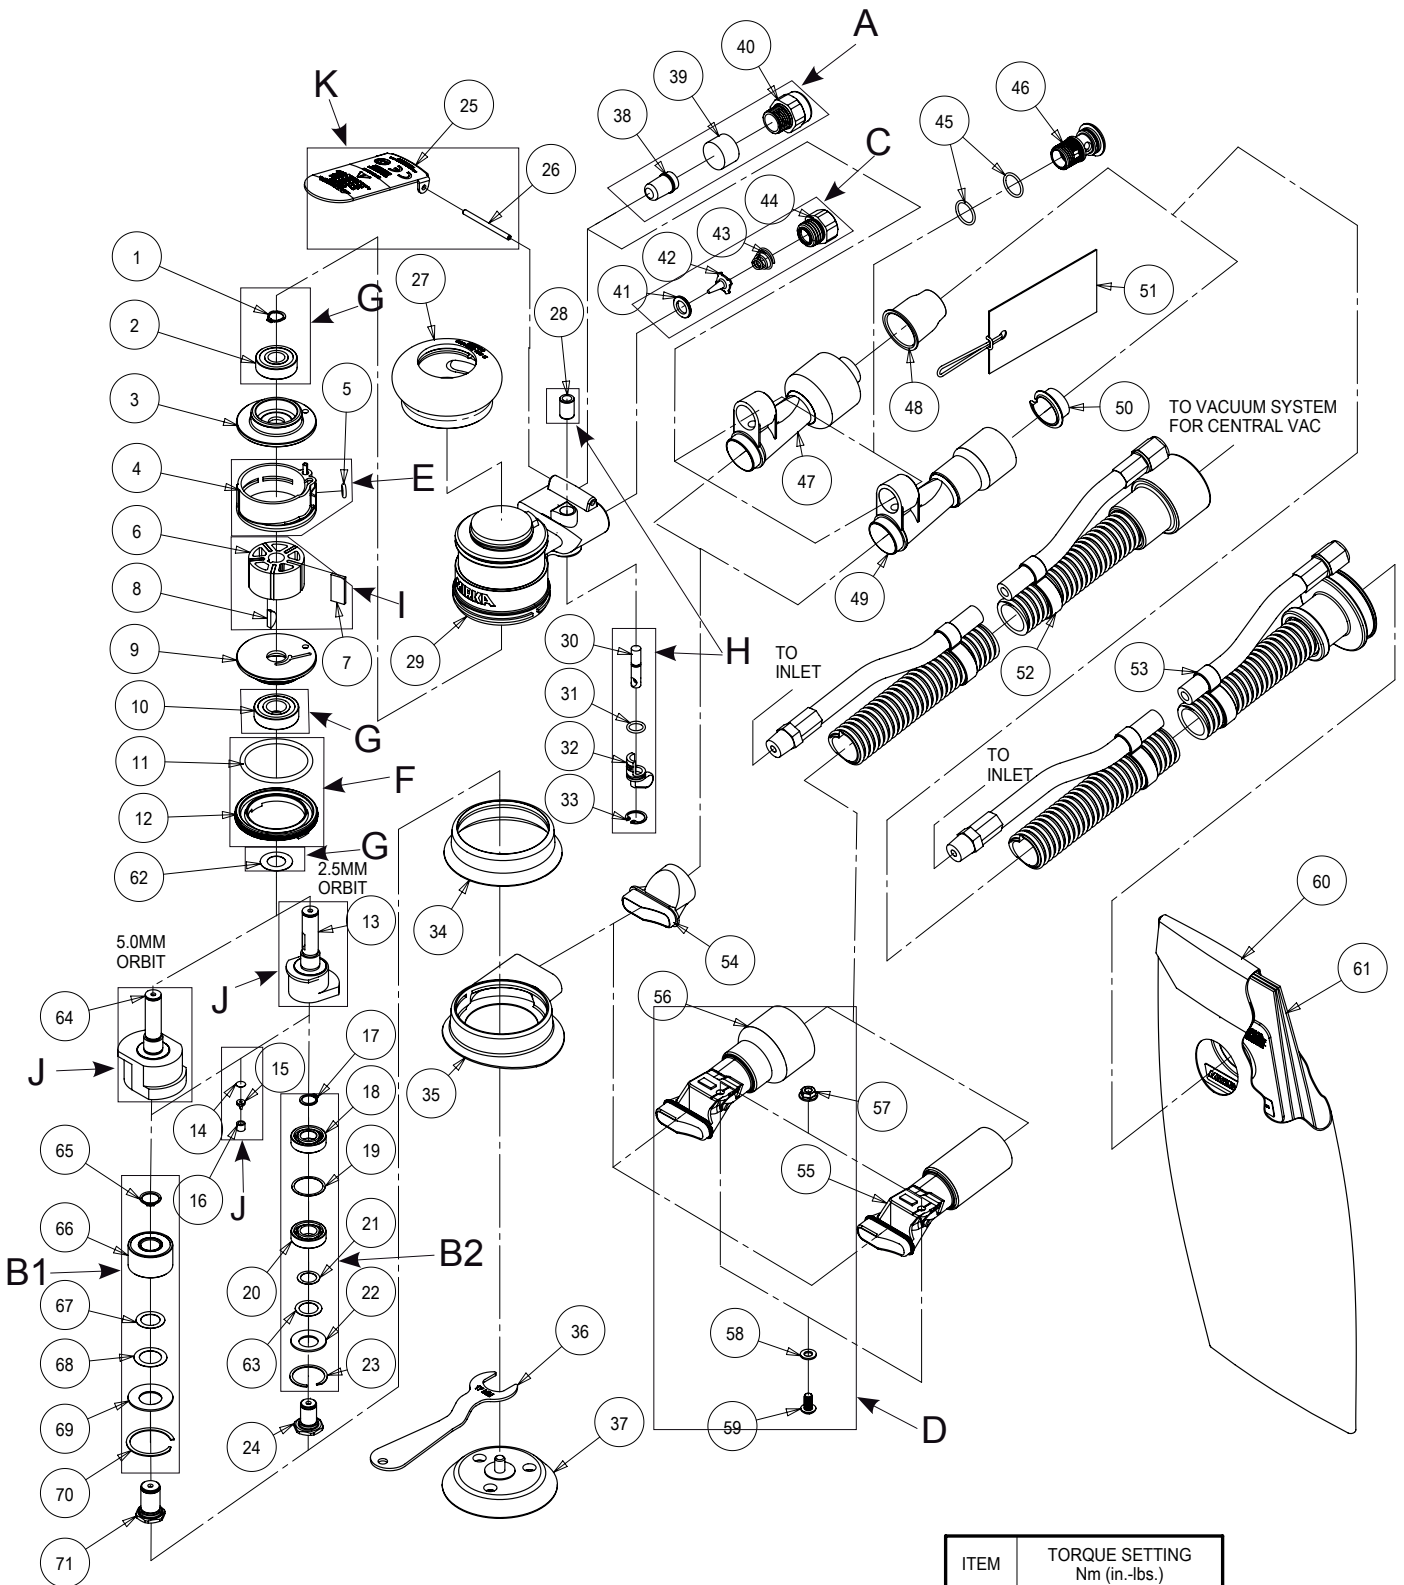

# Exploded view of ROS 325 & 350, 77 mm

Updated 27.12.2016

ITEM	TORQUE SETTING Nm (in.-lbs.)
12	6.2 - 7.3 (55 - 65)
40	1.8 - 2.3 (16 - 20)
44	6.8 - 8.1 (60 - 72)
46	4.0 - 5.4 (36 - 48)
59	3.4 - 3.9 (30 - 35)

## ROS 77 mm Kits

Mirka code	Item	Description	Kit	Part No	QTY
<b>8993014311</b>		<b>Shaft Balancer Kit 77/2,5 mm</b>		MPA2154	
	13	3 x 3/32 In Orbit L.W. ROS Airshield Shaft Balancer		MPB0084	1
	14	Filter	<b>J</b>	MPA0122	1
	15	Check Valve		MPA0121	1
	16	Retainer		MPA0120	1
<b>8993010911</b>		<b>Lever Kit 2,5 mm Orbit</b>		MPA0984	
	25	Lever For 2,5 mm (3/32) Orbit 12,000 rpm Machines	<b>K</b>	MPA1698	1
	26	Pin		MPA0031	1
<b>8993018911</b>		<b>DB Retainer And O-Ring Kit</b>		MPA2551	
	45	O-Ring	<b>x</b>	MPA0044	2
	46	DB Retainer		MPA0006	1
<b>8993011311</b>		<b>Swivel Fitting DB 28 mm Kit</b>		MPA0932	OPT.
	47	28 mm (1 In.) Hose Supervac™ DB Swivel Exhaust Assembly (Std For DB)	<b>x</b>	MPA0410	1
	48	28mm (1 In.) Hose Seal		MPA0778	1
<b>8993011411</b>		<b>Swivel Fitting DB 19 mm Kit</b>		MPA0858	
	49	19 mm (¾ In.) Hose Supervac™ DB Swivel Exhaust Assembly (Opt. DB)	<b>x</b>	MPA0409	1
	50	19mm (¾ In.) Hose Seal		MPA0854	1
	51	19mm (¾ In.) Hose Seal Tag		MPA0856	1
		28mm (1 In.) Hose Seal Tag		MPA0931	OPT.