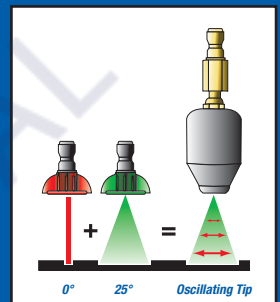

You can maximize your cleaning power by selecting the tip that best matches the maximum pressure and flow of your pressure washer from the chart on the opposite page.

Chemical Injector Kit

120 cm suction tube, built-in on direct drive cold water models, modular on other models

Rugged Steel Frame
Reinforced powder coated steel frame with center lift hook
- Gun and hose holder for easy transport and storage

GOOD TO KNOW

ROTATING AND OSCILLATING TIPS

Rotating and oscillating tips increase your cleaning power and decrease your cleaning time. They offer 0° spray impact with 25° coverage. Tips include a filter with quick connection and offer heavy-duty components for long life and reliability. Can be used on pavements, driveways, vehicle tracks, muddy areas, old peeling paints and concrete surfaces.