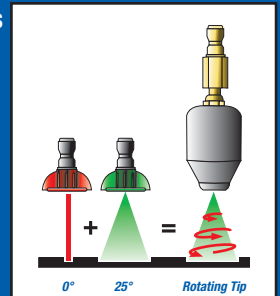

You can maximize your cleaning power by selecting the tip that best matches the maximum pressure and flow of your pressure washer from the chart on the opposite page.

Chemical Injector Kit

120 cm suction tube, built-in on direct drive cold water models, modular on other models

Rugged Steel Frame
Reinforced powder coated steel frame with center lift hook
- Gun and hose holder for easy transport and storage

GOOD TO KNOW

ROTATING AND OSCILLATING TIPS

Rotating and oscillating tips increase your cleaning power and decrease your cleaning time. They offer 0° spray impact with 25° coverage. Tips include a filter with quick connection and offer heavy-duty components for long life and reliability. Can be used on pavements, driveways, vehicle tracks, muddy areas, old peeling paints and concrete surfaces.