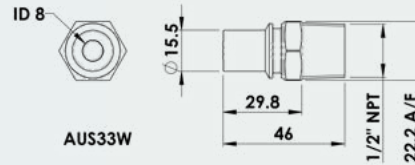

NOZZLES

AUS32W

AUS32WB/H

RECEIVERS

AUS33W

AUS33WB/H

AUS32W

AUS33W

Part Number	Product Description	Tech Specs	Shipping - Dimensions & Weight	Items Included
AUS33W	Receiver Transmission 1/2" NPT (Male) - Couples with AUS32W Series	1/2" NPTM	10x7x3cm 0.060kg	Cap sold separately
AUS33WB/H	Receiver Transmission Bulkhead 1-1/16" JIC (Male) - Couples with AUS32W Series	1-1/16" JICM	11x7x3cm 0.231kg	Cap sold separately
AUS33W-C	Receiver Transmission Cap to suit AUS33W Series	CAP	10x7x3cm 0.033kg	
AUS32W	Nozzle Transmission 3/4" NPT (Male) - Couples with AUS33W Series	3/4" NPTM	7x5x5cm 0.365kg	Plug sold separately
AUS32W-B	Nozzle Transmission 1/2" NPT (Male) - Couples with AUS33W Series	1/2" NPTM	7x5x5cm 0.365kg	Plug sold separately
AUS32WB/H	Nozzle Transmission Bulkhead 1-1/16" JIC (Male) - Couples with AUS33W Series	1-1/16" JICM	8x5x5cm 0.4kg	Plug sold separately
AUS32W-P	Nozzle Transmission Plug to suit AUS32W Series	PLUG	10x6x1cm 0.02kg	
AUS33WB/H-CT	Receiver Transmission Bulkhead 1-1/16" JIC (Male) - Couples with AUS32W Series - Cold Temp	1-1/16" JICM	11x7x3cm 0.231kg	Cap sold separately ❄️
AUS33W-CT	Receiver Transmission 1/2" NPT (Male) - Couples with AUS32W Series - Cold Temp	1/2" NPTM	10x7x3cm 0.060kg	Cap sold separately ❄️
AUS32WB/H-CT	Nozzle Transmission Bulkhead 1-1/16" JIC (Male) - Couples with AUS33W Series - Cold Temp	1-1/16" JICM	8x5x5cm 0.4kg	Plug sold separately ❄️
AUS32W-B-CT	Nozzle Transmission 1/2" NPT (Male) - Couples with AUS33W Series - Cold Temp	1/2" NPTM	7x5x5cm 0.365kg	Plug sold separately ❄️
AUS32W-CT	Nozzle Transmission 3/4" NPT (Male) - Couples with AUS33W Series - Cold Temp	3/4" NPTM	7x5x5cm 0.365kg	Plug sold separately ❄️