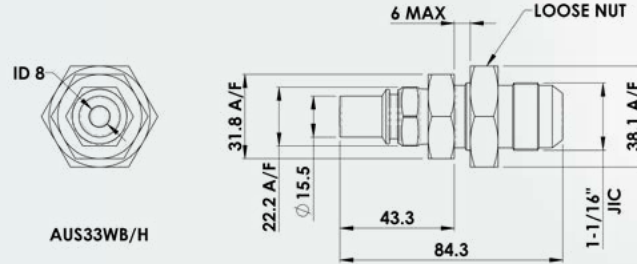

NOZZLES

AUS32W

AUS32WB/H

RECEIVERS

AUS33W

AUS33WB/H

AUS32W

AUS33W

Part Number	Product Description	Tech Specs	Shipping - Dimensions & Weight	Items Included
AUS33W	Receiver Transmission 1/2" NPT (Male) - Couples with AUS32W Series	1/2" NPTM	10x7x3cm 0.060kg	Cap sold separately
AUS33WB/H	Receiver Transmission Bulkhead 1-1/16" JIC (Male) - Couples with AUS32W Series	1-1/16" JICM	11x7x3cm 0.231kg	Cap sold separately
AUS33W-C	Receiver Transmission Cap to suit AUS33W Series	CAP	10x7x3cm 0.033kg	
AUS32W	Nozzle Transmission 3/4" NPT (Male) - Couples with AUS33W Series	3/4" NPTM	7x5x5cm 0.365kg	Plug sold separately
AUS32W-B	Nozzle Transmission 1/2" NPT (Male) - Couples with AUS33W Series	1/2" NPTM	7x5x5cm 0.365kg	Plug sold separately
AUS32WB/H	Nozzle Transmission Bulkhead 1-1/16" JIC (Male) - Couples with AUS33W Series	1-1/16" JICM	8x5x5cm 0.4kg	Plug sold separately
AUS32W-P	Nozzle Transmission Plug to suit AUS32W Series	PLUG	10x6x1cm 0.02kg	
AUS33WB/H-CT	Receiver Transmission Bulkhead 1-1/16" JIC (Male) - Couples with AUS32W Series - Cold Temp	1-1/16" JICM	11x7x3cm 0.231kg	Cap sold separately ❄️
AUS33W-CT	Receiver Transmission 1/2" NPT (Male) - Couples with AUS32W Series - Cold Temp	1/2" NPTM	10x7x3cm 0.060kg	Cap sold separately ❄️
AUS32WB/H-CT	Nozzle Transmission Bulkhead 1-1/16" JIC (Male) - Couples with AUS33W Series - Cold Temp	1-1/16" JICM	8x5x5cm 0.4kg	Plug sold separately ❄️
AUS32W-B-CT	Nozzle Transmission 1/2" NPT (Male) - Couples with AUS33W Series - Cold Temp	1/2" NPTM	7x5x5cm 0.365kg	Plug sold separately ❄️
AUS32W-CT	Nozzle Transmission 3/4" NPT (Male) - Couples with AUS33W Series - Cold Temp	3/4" NPTM	7x5x5cm 0.365kg	Plug sold separately ❄️