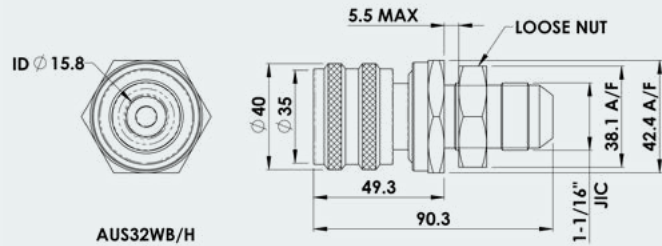

NOZZLES

AUS32W

AUS32WB/H

RECEIVERS

AUS33W

AUS33WB/H

AUS32W

AUS33W

Part Number	Product Description	Tech Specs	Shipping - Dimensions & Weight	Items Included
AUS33W	Receiver Transmission 1/2" NPT (Male) - Couples with AUS32W Series	1/2" NPTM	10x7x3cm 0.060kg	Cap sold separately
AUS33WB/H	Receiver Transmission Bulkhead 1-1/16" JIC (Male) - Couples with AUS32W Series	1-1/16" JICM	11x7x3cm 0.231kg	Cap sold separately
AUS33W-C	Receiver Transmission Cap to suit AUS33W Series	CAP	10x7x3cm 0.033kg	
AUS32W	Nozzle Transmission 3/4" NPT (Male) - Couples with AUS33W Series	3/4" NPTM	7x5x5cm 0.365kg	Plug sold separately
AUS32W-B	Nozzle Transmission 1/2" NPT (Male) - Couples with AUS33W Series	1/2" NPTM	7x5x5cm 0.365kg	Plug sold separately
AUS32WB/H	Nozzle Transmission Bulkhead 1-1/16" JIC (Male) - Couples with AUS33W Series	1-1/16" JICM	8x5x5cm 0.4kg	Plug sold separately
AUS32W-P	Nozzle Transmission Plug to suit AUS32W Series	PLUG	10x6x1cm 0.02kg	
AUS33WB/H-CT	Receiver Transmission Bulkhead 1-1/16" JIC (Male) - Couples with AUS32W Series - Cold Temp	1-1/16" JICM	11x7x3cm 0.231kg	Cap sold separately ❄️
AUS33W-CT	Receiver Transmission 1/2" NPT (Male) - Couples with AUS32W Series - Cold Temp	1/2" NPTM	10x7x3cm 0.060kg	Cap sold separately ❄️
AUS32WB/H-CT	Nozzle Transmission Bulkhead 1-1/16" JIC (Male) - Couples with AUS33W Series - Cold Temp	1-1/16" JICM	8x5x5cm 0.4kg	Plug sold separately ❄️
AUS32W-B-CT	Nozzle Transmission 1/2" NPT (Male) - Couples with AUS33W Series - Cold Temp	1/2" NPTM	7x5x5cm 0.365kg	Plug sold separately ❄️
AUS32W-CT	Nozzle Transmission 3/4" NPT (Male) - Couples with AUS33W Series - Cold Temp	3/4" NPTM	7x5x5cm 0.365kg	Plug sold separately ❄️