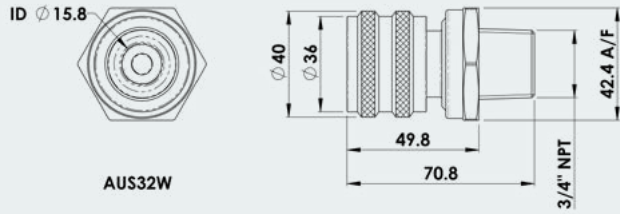

NOZZLES

AUS32W

AUS32WB/H

RECEIVERS

AUS33W

AUS33WB/H

AUS32W

AUS33W

Part Number	Product Description	Tech Specs	Shipping - Dimensions & Weight	Items Included
AUS33W	Receiver Transmission 1/2" NPT (Male) - Couples with AUS32W Series	1/2" NPTM	10x7x3cm 0.060kg	Cap sold separately
AUS33WB/H	Receiver Transmission Bulkhead 1-1/16" JIC (Male) - Couples with AUS32W Series	1-1/16" JICM	11x7x3cm 0.231kg	Cap sold separately
AUS33W-C	Receiver Transmission Cap to suit AUS33W Series	CAP	10x7x3cm 0.033kg	
AUS32W	Nozzle Transmission 3/4" NPT (Male) - Couples with AUS33W Series	3/4" NPTM	7x5x5cm 0.365kg	Plug sold separately
AUS32W-B	Nozzle Transmission 1/2" NPT (Male) - Couples with AUS33W Series	1/2" NPTM	7x5x5cm 0.365kg	Plug sold separately
AUS32WB/H	Nozzle Transmission Bulkhead 1-1/16" JIC (Male) - Couples with AUS33W Series	1-1/16" JICM	8x5x5cm 0.4kg	Plug sold separately
AUS32W-P	Nozzle Transmission Plug to suit AUS32W Series	PLUG	10x6x1cm 0.02kg	
AUS33WB/H-CT	Receiver Transmission Bulkhead 1-1/16" JIC (Male) - Couples with AUS32W Series - Cold Temp	1-1/16" JICM	11x7x3cm 0.231kg	Cap sold separately ❄️
AUS33W-CT	Receiver Transmission 1/2" NPT (Male) - Couples with AUS32W Series - Cold Temp	1/2" NPTM	10x7x3cm 0.060kg	Cap sold separately ❄️
AUS32WB/H-CT	Nozzle Transmission Bulkhead 1-1/16" JIC (Male) - Couples with AUS33W Series - Cold Temp	1-1/16" JICM	8x5x5cm 0.4kg	Plug sold separately ❄️
AUS32W-B-CT	Nozzle Transmission 1/2" NPT (Male) - Couples with AUS33W Series - Cold Temp	1/2" NPTM	7x5x5cm 0.365kg	Plug sold separately ❄️
AUS32W-CT	Nozzle Transmission 3/4" NPT (Male) - Couples with AUS33W Series - Cold Temp	3/4" NPTM	7x5x5cm 0.365kg	Plug sold separately ❄️