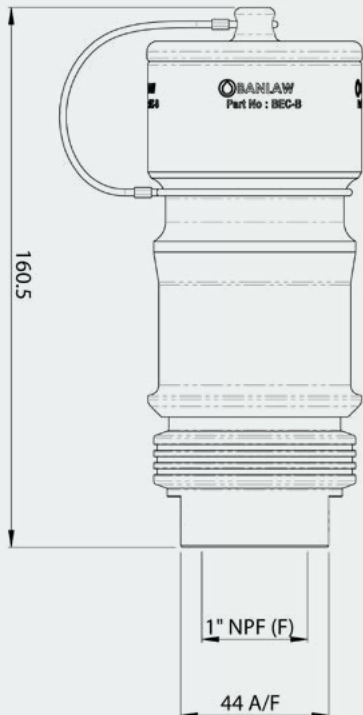

Evacuation

BEC-B

Part Number	Product Description	Tech Specs	Shipping - Dimensions & Weight	Items Included
BEC-B	Flush Face BPL Evacuation Coupling 1" NPT- Suits All BPLR**E Receivers	1" NPTF	15x7x7cm 1.67kg	Includes Plug
BEC-B-CT	Flush Face BPL Evacuation Coupling 1" NPT - Suits All BPLR**E Receivers - Cold Temp	1" NPTF	15x7x7cm 1.67kg	Includes Plug ❄️