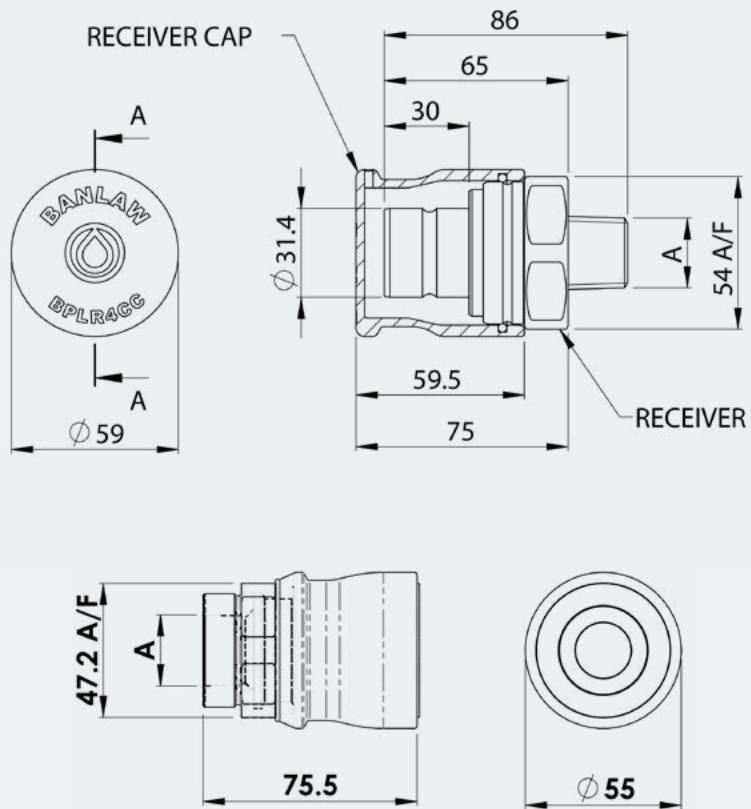

# Size 4 - Black

Part Number	Product Description	Tech Specs - A	Shipping - Dimensions & Weight	Items Included
BPLR4BE	Flush Face BPL Receiver, 3/4" NPT BLACK, Size 4	3/4" NPTM	11x6x6cm   0.49kg	Includes Cap
BPLR4CE	Flush Face BPL Receiver, 1" NPT, BLACK, Size 4	1" NPTM	11x6x6cm   0.49kg	Includes Cap
BPLN4BN	Flush Face BPL Nozzle, 3/4" NPT, BLACK, Size 4	3/4" NPTF	10x6x6cm   0.66kg	Cap sold separately
BPLN4CN	Flush Face BPL Nozzle, 1" NPT, BLACK, Size 4	1" NPTF	10x6x6cm   0.66kg	Cap sold separately
BPLR4BE-CT	Flush Face BPL Receiver, 3/4" NPT BLACK, Size 4 - Cold Temp	3/4" NPTM	11x6x6cm   0.49kg	Includes Cap ❄️
BPLR4CE-CT	Flush Face BPL Receiver, 1" NPT, BLACK, Size 4 - Cold Temp	1" NPTM	11x6x6cm   0.49kg	Includes Cap ❄️
BPLN4BN-CT	Flush Face BPL Nozzle, 3/4" NPT, BLACK, Size 4 - Cold Temp	3/4" NPTF	10x6x6cm   0.66kg	Cap sold separately ❄️
BPLN4CN-CT	Flush Face BPL Nozzle, 1" NPT, BLACK, Size 4 - Cold Temp	1" NPTF	10x6x6cm   0.66kg	Cap sold separately ❄️