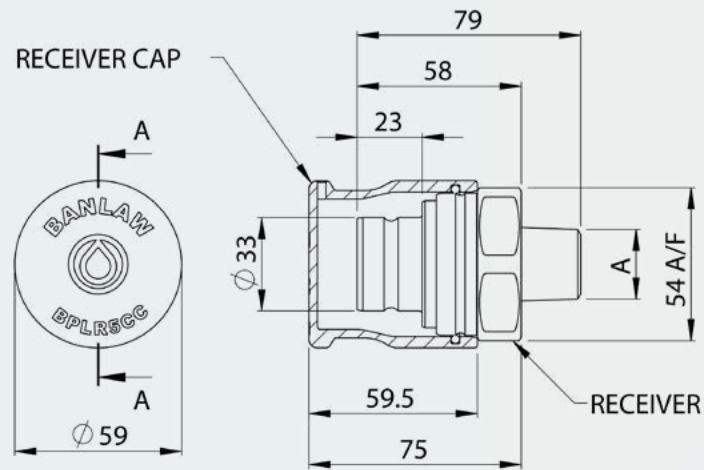

Size 5 - Green

BPLN5BN

BPLR5CE

Part Number	Product Description	Tech Specs - A	Shipping - Dimensions & Weight	Items Included
BPLR5BE	Flush Face BPL Receiver, 3/4" NPT, GREEN, Size 5	3/4" NPTM	11x6x6cm 0.51kg	Includes Cap
BPLR5CE	Flush Face BPL Receiver, 1" NPT, GREEN, Size 5	1" NPTM	11x6x6cm 0.51kg	Includes Cap
BPLN5BN	Flush Face BPL Nozzle, 3/4" NPT, GREEN, Size 5	3/4" NPTF	11x6x6cm 0.7kg	Cap sold separately
BPLN5CN	Flush Face BPL Nozzle, 1" NPT, GREEN, Size 5	1" NPTF	11x6x6cm 0.7kg	Cap sold separately
BPLR5BE-CT	Flush Face BPL Receiver, 3/4" NPT, GREEN, Size 5 - Cold Temp	3/4" NPTM	11x6x6cm 0.51kg	Includes Cap ❄️
BPLR5CE-CT	Flush Face BPL Receiver, 1" NPT, GREEN, Size 5 - Cold Temp	1" NPTM	11x6x6cm 0.51kg	Includes Cap ❄️
BPLN5BN-CT	Flush Face BPL Nozzle, 3/4" NPT, GREEN, Size 5 - Cold Temp	3/4" NPTF	11x6x6cm 0.7kg	Cap sold separately ❄️
BPLN5CN-CT	Flush Face BPL Nozzle, 1" NPT, GREEN, Size 5 - Cold Temp	1" NPTF	11x6x6cm 0.7kg	Cap sold separately ❄️