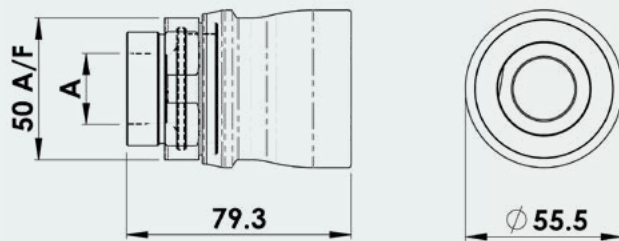

Size 5 - Green

BPLN5BN

BPLR5CE

Part Number	Product Description	Tech Specs - A	Shipping - Dimensions & Weight	Items Included
BPLR5BE	Flush Face BPL Receiver, 3/4" NPT, GREEN, Size 5	3/4" NPTM	11x6x6cm 0.51kg	Includes Cap
BPLR5CE	Flush Face BPL Receiver, 1" NPT, GREEN, Size 5	1" NPTM	11x6x6cm 0.51kg	Includes Cap
BPLN5BN	Flush Face BPL Nozzle, 3/4" NPT, GREEN, Size 5	3/4" NPTF	11x6x6cm 0.7kg	Cap sold separately
BPLN5CN	Flush Face BPL Nozzle, 1" NPT, GREEN, Size 5	1" NPTF	11x6x6cm 0.7kg	Cap sold separately
BPLR5BE-CT	Flush Face BPL Receiver, 3/4" NPT, GREEN, Size 5 - Cold Temp	3/4" NPTM	11x6x6cm 0.51kg	Includes Cap ❄️
BPLR5CE-CT	Flush Face BPL Receiver, 1" NPT, GREEN, Size 5 - Cold Temp	1" NPTM	11x6x6cm 0.51kg	Includes Cap ❄️
BPLN5BN-CT	Flush Face BPL Nozzle, 3/4" NPT, GREEN, Size 5 - Cold Temp	3/4" NPTF	11x6x6cm 0.7kg	Cap sold separately ❄️
BPLN5CN-CT	Flush Face BPL Nozzle, 1" NPT, GREEN, Size 5 - Cold Temp	1" NPTF	11x6x6cm 0.7kg	Cap sold separately ❄️