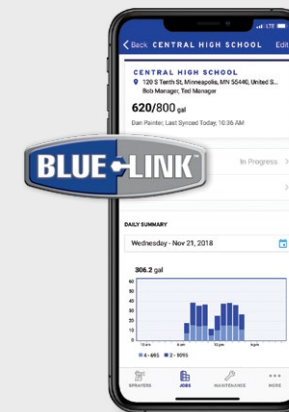

LARGE ELECTRICS	MAX TIP SIZE	MAX GPM	LO-BOY	HI-BOY
Ultra Max II 695	.031	.95	17E610	17E613
Ultra Max II 795	.033	1.10	—	17E579
Ultra Max II 1095	.035	1.20	—	17E583
Ultra Max II 1595	.039	1.35	—	17E589