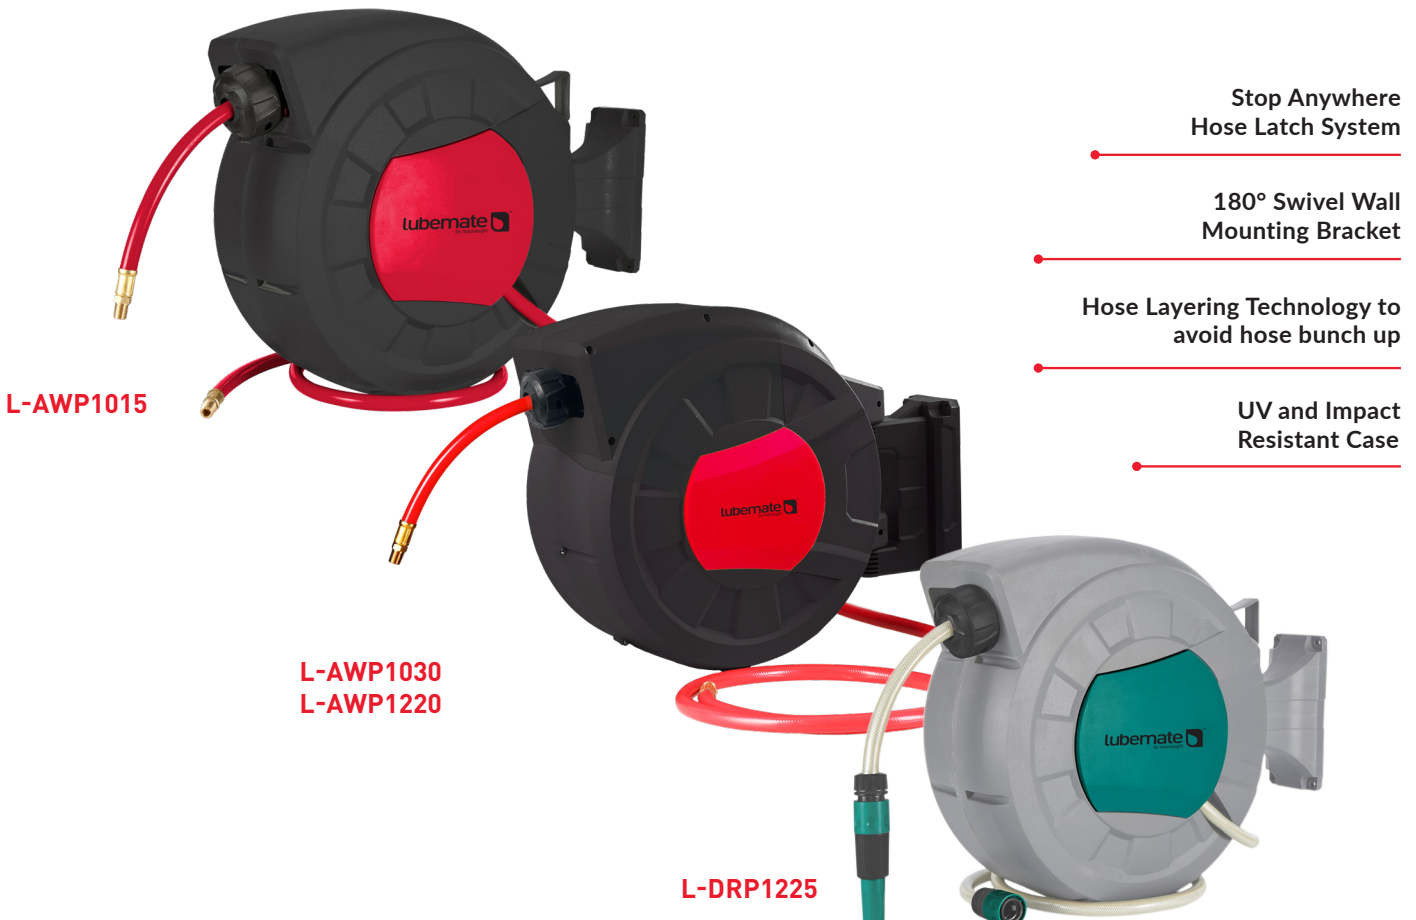

LUBEMATE POLY REELS

Lubemate Poly Air/Water and Garden Reels combine robust UV stable construction with the latest in hose technology and the style to suit any application. Supplied complete with feeder hose, the Air/Water and Garden poly reels from Lubemate come in hose lengths ranging from 15m to 30m and can handle working pressures up to 300psi.

Stop Anywhere
Hose Latch System

180° Swivel Wall
Mounting Bracket

Hose Layering Technology to
avoid hose bunch up

UV and Impact
Resistant Case

TECHNICAL SPECIFICATION

PART NUMBER	DESCRIPTION	APPLICATION	HOSE ID	HOSE LENGTH	HOSE MATERIAL	PRESSURE RATING	INLET	OUTLET	TEMPERATURE
L-AWP1015	LUBEMATE AIR/WATER 10MM X 15M	Air/Water	3/8"	15	Hybird Polymer Hose	300 psi	3/8" BSP M	3/8" BSP M	0-60°C
L-AWP1030	LUBEMATE AIR/WATER 10MM X 30M	Air/Water	3/8"	30	Hybird Polymer Hose	300 psi	3/8" BSP M	3/8" BSP M	0-60°C
L-AWP1220	LUBEMATE AIR/WATER 12MM X 20M	Air/Water	1/2"	20	Hybird Polymer Hose	300 psi	1/2" BSP M	1/2" BSP M	0-60°C
L-DRP1225	LUBEMATE GARDEN 12MM X 25M	Water	1/2"	25	PVC Hose	150 psi	Garden Quick Connector	Garden Quick Connector	0-60°C