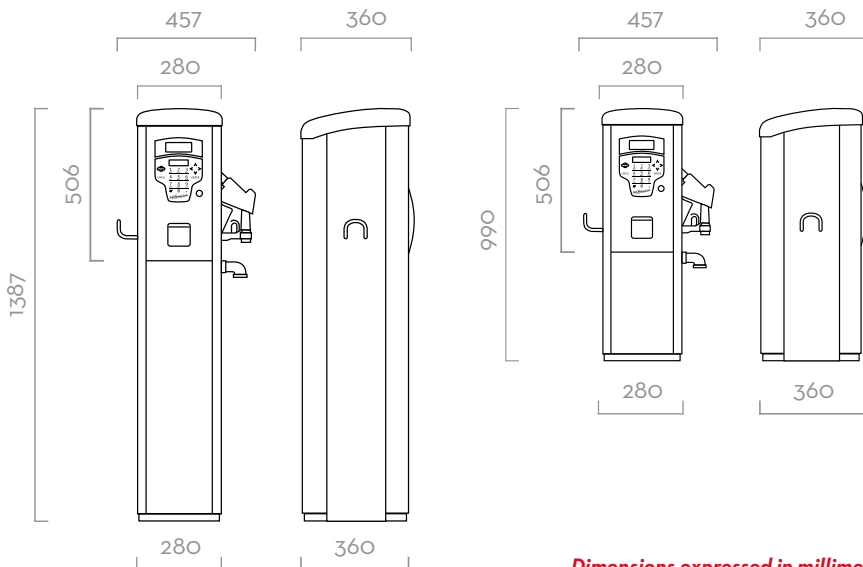

SELF SERVICE MC

FEATURES

- MULTI-USER MANAGEMENT
- WATER CAPTOR FILTER
- ALL-IN-ONE EQUIPMENT
- COMPACT DESIGN
- COMPATIBLE WITH SSM AGILIS SOFTWARE
- IP55

The PIUSI SELF SERVICE MC is a complete device suitable to fit all diesel dispensing needs. With its sturdy structure, this dispenser is equipped with a high capacity vane pump, built-in bypass, automatic nozzle, water captor filter and electronic panel able to manage up to 80 users and 255 transactions.

PERFORMANCE

UP TO 90 L/MIN	AC CONTINUOUS DUTY
FLOW RATE	POWER
± 0,5%	UP TO 250
ACCURACY	USERS

ELECTRONIC METER INTEGRATED

SELF SERVICE MC

PACKAGING

CODE	WEIGHT		PACKAGING			N. BOXES / EUROPALLET	
	KG	LBS	MM	INCH	PCS/BOX		
COLUMN VERSION							
FO073801E	67	148	1478X488X400	-	1	6	4
FO074101E	75	165	1478X488X400	-	1	6	4
TANK VERSION							
FO0738BOE	57	126	1080X488X400	-	1	6	4
FO0741BOE	65	143	1080X488X400	-	1	6	4

- ANY BIODIESEL
- AIR
- ANTIFREEZE
- AdBlue®
- BIODIESEL
- DIESEL
- FOOD
- GASOLINE
- GREASE
- KEROSENE
- OIL
- WATER
- WINDSCREEN

CHART

DIMENSIONS

IN THE BOX

- SELF SERVICE MC DISPENSER
- DELIVERY HOSE
- AUTOMATIC NOZZLE
- INSTRUCTION MANUAL

DETAILS

MATERIALS

- **PUMPS:**
PANTHER 72 / E120 PAG. 100/104
- **METER:**
K600/3 PAG. 136
- **NOZZLE:**
AUTOMATIC NOZZLE PAG. 160
- **FILTER:**
WATER CAPTOR PAG. 172

TECHNICAL DATA

CODE	DESCRIPTION	FLUIDS TYPE	FLOW RATE		VOLTAGE			PUMP	METER	NOZZLE	FILTER		INLET	HOSE LENGTH	PC
			L/MIN	GPM	AC V/HZ	DC VOLT	POWER WATT				AMP. MAX.	H2O FILTER			
COLUMN VERSIONS															
FO073801E	SELF SERVICE 70 MC 230V/50HZ AGILIS	D	70	18	230/50	800	3.9	PANTH 72	K600	A80	SI	30µ	1" 1/2	4	SI
FO074101E	SELF SERVICE 100 MC 230V/50HZ AGILIS	D	90	24	230/50	1100	5.5	E 120	K600	A120	SI	30µ	1" 1/2	4	SI
TANK VERSIONS															
FO0738B0E	SELF SERVICE TANK 70MC 230V AGILIS	D	70	18	230/50	800	3,9	PANTH 72	K600	A80	NO	-	1" 1/2	4	SI
FO0741B0E	SELF SERVICE TANK100MC 230V AGILIS	D	90	24	230/50	1100	5,5	E 120	K600	A120	NO	-	1" 1/2	4	SI