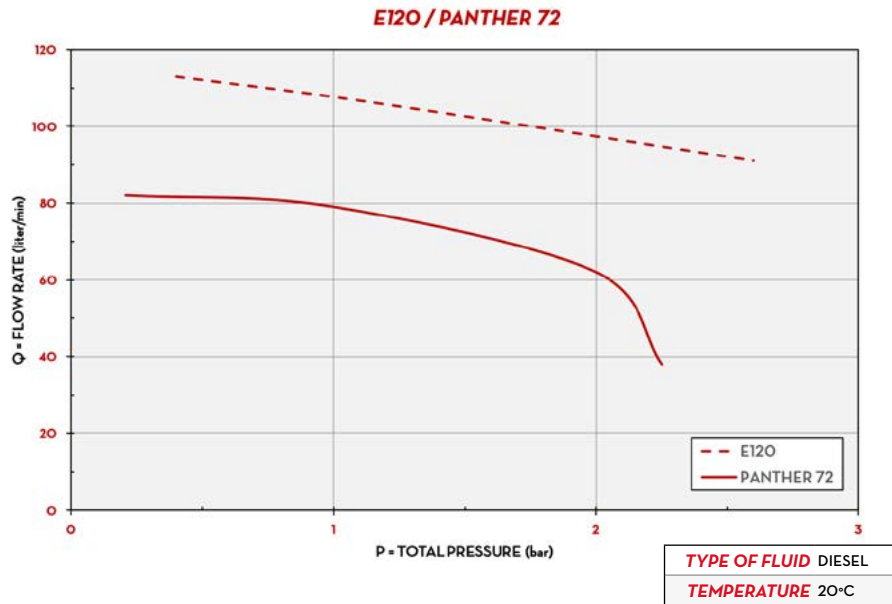

PERFORMANCE

UP TO 90 L/MIN	AC CONTINUOUS DUTY
FLOW RATE	POWER
± 0,5%	UP TO 250
ACCURACY	USERS

ELECTRONIC METER INTEGRATED

SELF SERVICE MC

PACKAGING

CODE	WEIGHT		PACKAGING			N. BOXES / EUROPALLET	
	KG	LBS	MM	INCH	PCS/BOX		
COLUMN VERSION							
FO073801E	67	148	1478X488X400	-	1	6	4
FO074101E	75	165	1478X488X400	-	1	6	4
TANK VERSION							
FO0738BOE	57	126	1080X488X400	-	1	6	4
FO0741BOE	65	143	1080X488X400	-	1	6	4

- ANY BIODIESEL
- AIR
- ANTIFREEZE
- AdBlue®
- BIODIESEL
- DIESEL
- FOOD
- GASOLINE
- GREASE
- KEROSENE
- OIL
- WATER
- WINDSCREEN

CHART

DIMENSIONS

IN THE BOX

- SELF SERVICE MC DISPENSER
- DELIVERY HOSE
- AUTOMATIC NOZZLE
- INSTRUCTION MANUAL