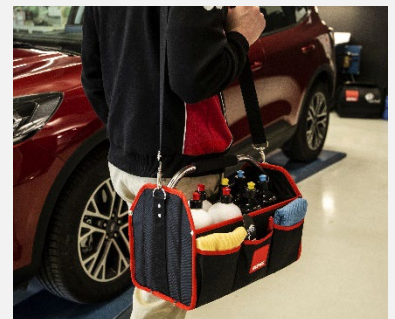

RUPES

NEW RUPES BOTTLE CARRIER

The new **RUPES Bottle Carrier** is the perfect solution to carry polishing **compound bottles** and other items you need for any detailing job. This bag includes 8 main internal compartments as well as 6 lateral pockets for accessories. It is made of 100% water resistant polyester and has the RUPES logo stitched on both sides.

EASILY FOLDABLE

Easily foldable to take up as little space as possible.

METAL HANDLE

Resistant metal handle with soft foam grip.

SHOULDER STRAP

Comfortable shoulder strap.

PRODUCT CODE: 9.Z1113 | DIMENSIONS (cm): 42L x 30H x 30W