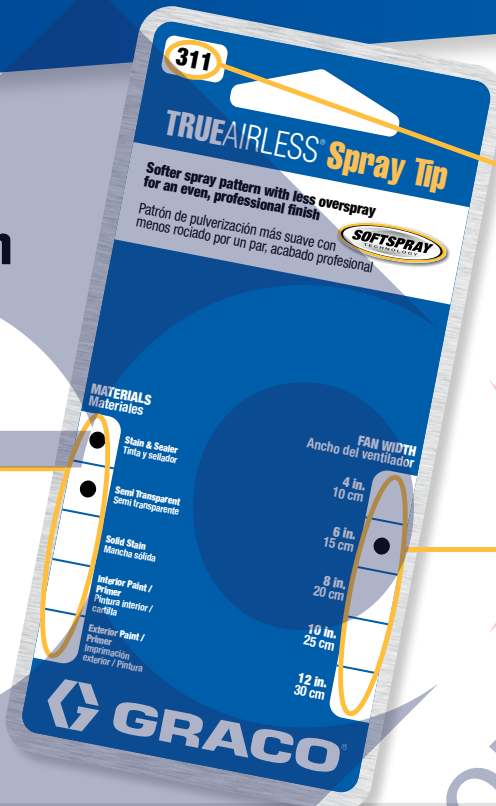

Pressure Roller Covers – 9 inch

Top-quality covers ensure a superior surface finish.

24U668 1/2 in **24U669** 3/4 in

HOW TO CHOOSE THE RIGHT SPRAY TIP

Easy Spray Tip Selection

What material are you spraying?

The thicker the material the larger spray tip size you need

1

Narrow Spray Width for Smaller Projects

Wide Spray Width for Larger Projects

3

Confirm your sprayer can be used with your spray tip

2

What spray width is needed for your project?

MATERIAL	SPRAY WIDTH					SPRAYER COMPATIBILITY Each Sprayer Supports a Maximum Spray Tip Size
	4 in Spray Width	6 in Spray Width	8 in Spray Width	10 in Spray Width	12 in Spray Width	
Stain & Sealer	209	309				Project Painter Plus, X5, X7, ProX17, ProX19, ProX21, 210ES
	211	311	411			Project Painter Plus, X5, X7, ProX17, ProX19, ProX21, 210ES
Semi Transparent Stain	211	311	411			Project Painter Plus, X5, X7, ProX17, ProX19, ProX21, 210ES
		313	413			Project Painter Plus, X5, X7, ProX17, ProX19, ProX21, 210ES
Solid Stain	211	311	411			Project Painter Plus, X5, X7, ProX17, ProX19, ProX21, 210ES
		313	413			Project Painter Plus, X5, X7, ProX17, ProX19, ProX21, 210ES
Interior Paint/Primer		315	415	515		Project Painter Plus, X5, X7, ProX17, ProX19, ProX21, 210ES
			417	517		X7, ProX17, ProX19, ProX21, 210ES
Exterior Paint/Primer			415	515		Project Painter Plus, X5, X7, ProX17, ProX19, ProX21, 210ES
			417	517		X7, ProX17, ProX19, ProX21, 210ES
				519	619	ProX19, ProX21, 210ES
				521	621	ProX21, 210ES