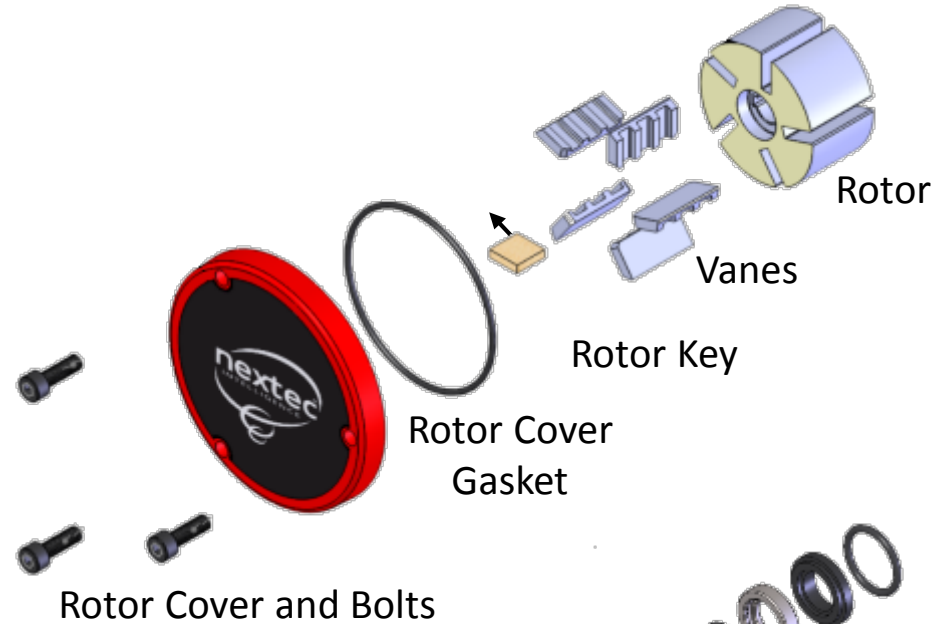

KIT321RK – Rebuild Kit

- For NX3200 Pumps.

Inlet Screen

Inlet Gasket

Bypass Valve

Bypass Spring

Bypass Valve Cap

Rotor

Vanes

Rotor Key

Rotor Cover Gasket

Rotor Cover and Bolts

[KIT320SL](#) – Shaft Seal