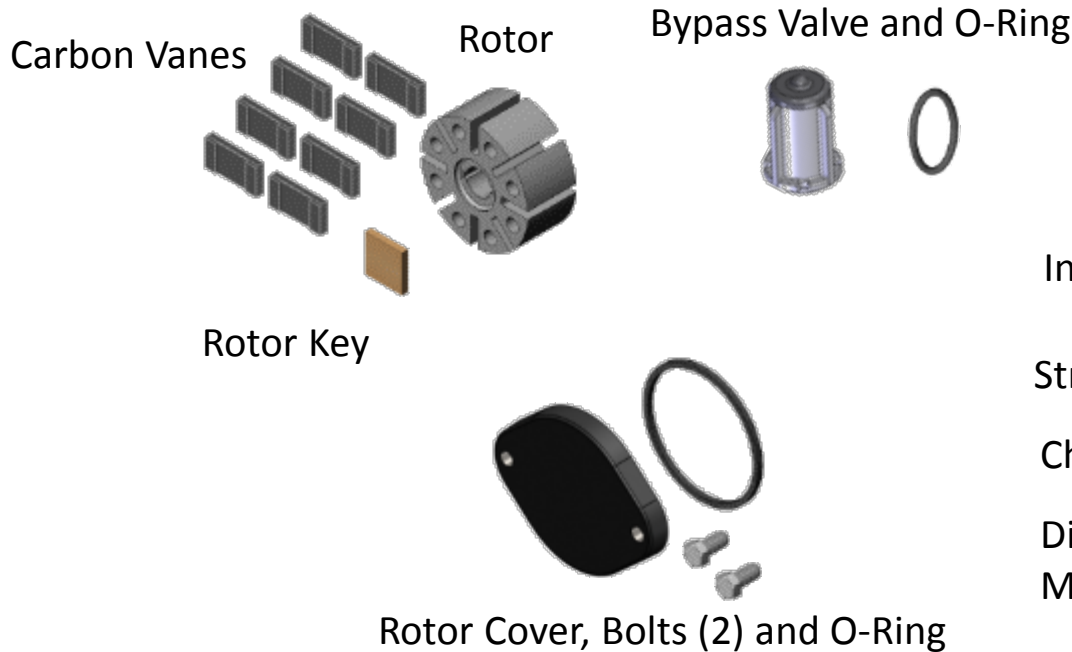

# 700KTF2659 Rebuild Kit

- For all FR700B and FR700V series Pumps.
- Always replace the rotor, rotor cover, and rotor cover bolts to ensure they are the same hardness.

Shaft Seal Assembly – [KIT700SL](#)