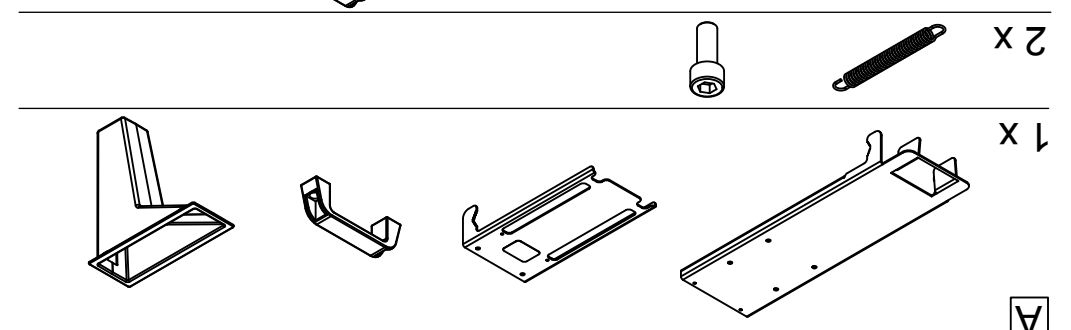

DRUM KIT

Ø600 ± 15 mm
Ø23.6 ± 0.6"

M0223 rev 1

M0223 rev 1

C

A