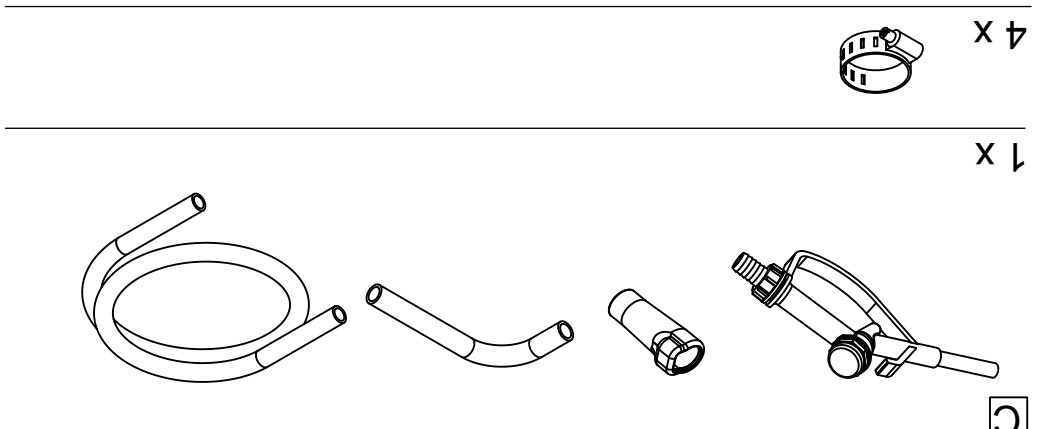

DRUM KIT

Ø600 ± 15 mm
Ø23.6 ± 0.6"

M0223 rev 1

M0223 rev 1

C

A