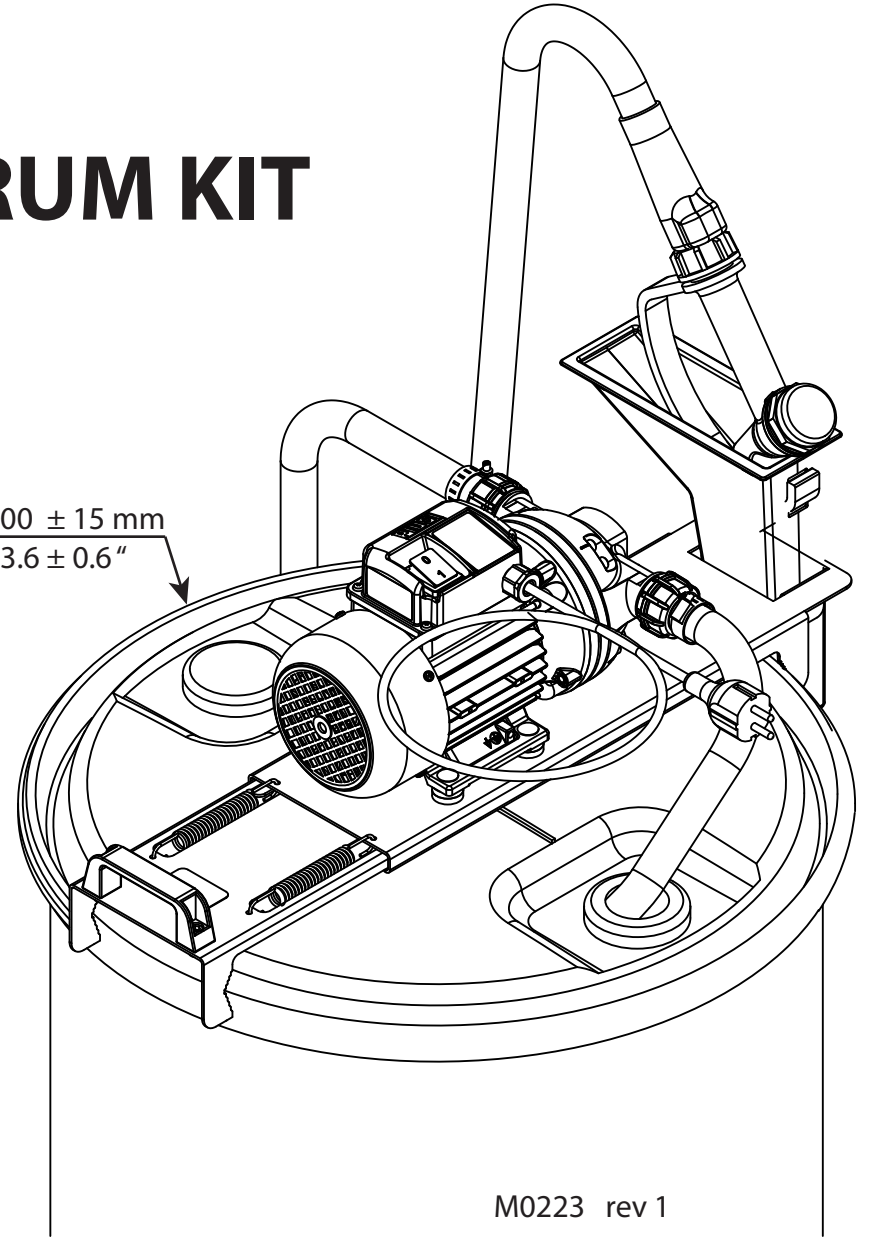

DRUM KIT

Ø600 ± 15 mm
Ø23.6 ± 0.6"

M0223 rev 1

M0223 rev 1

C

A