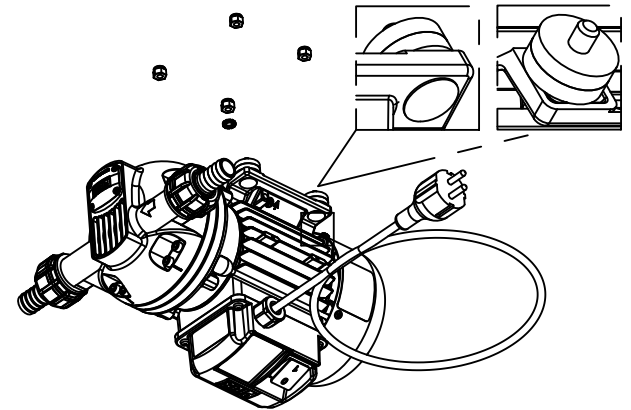

DRUM KIT

Ø600 ± 15 mm
Ø23.6 ± 0.6"

M0223 rev 1

M0223 rev 1

C

A