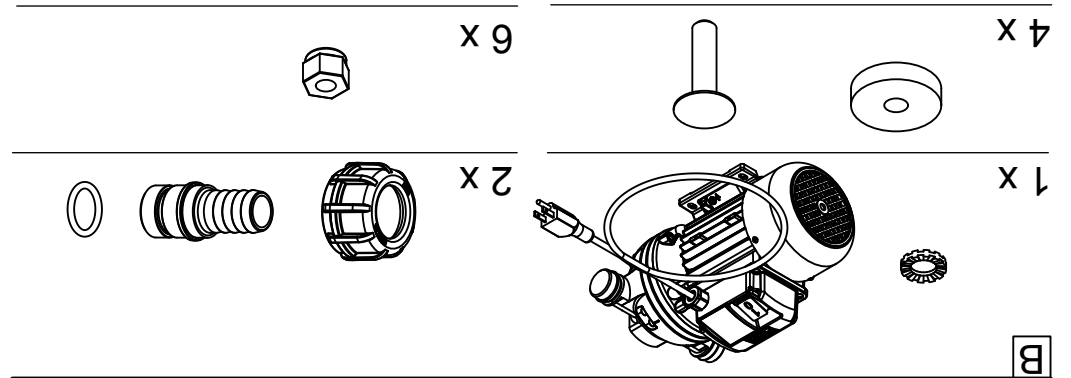

DRUM KIT

Ø600 ± 15 mm
Ø23.6 ± 0.6"

M0223 rev 1

M0223 rev 1

C

A