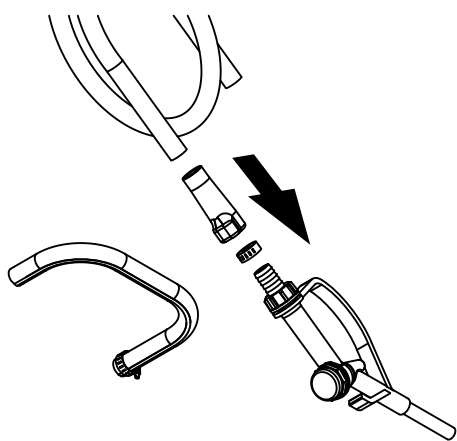

DRUM KIT

Ø600 ± 15 mm
Ø23.6 ± 0.6"

M0223 rev 1

M0223 rev 1

C

A