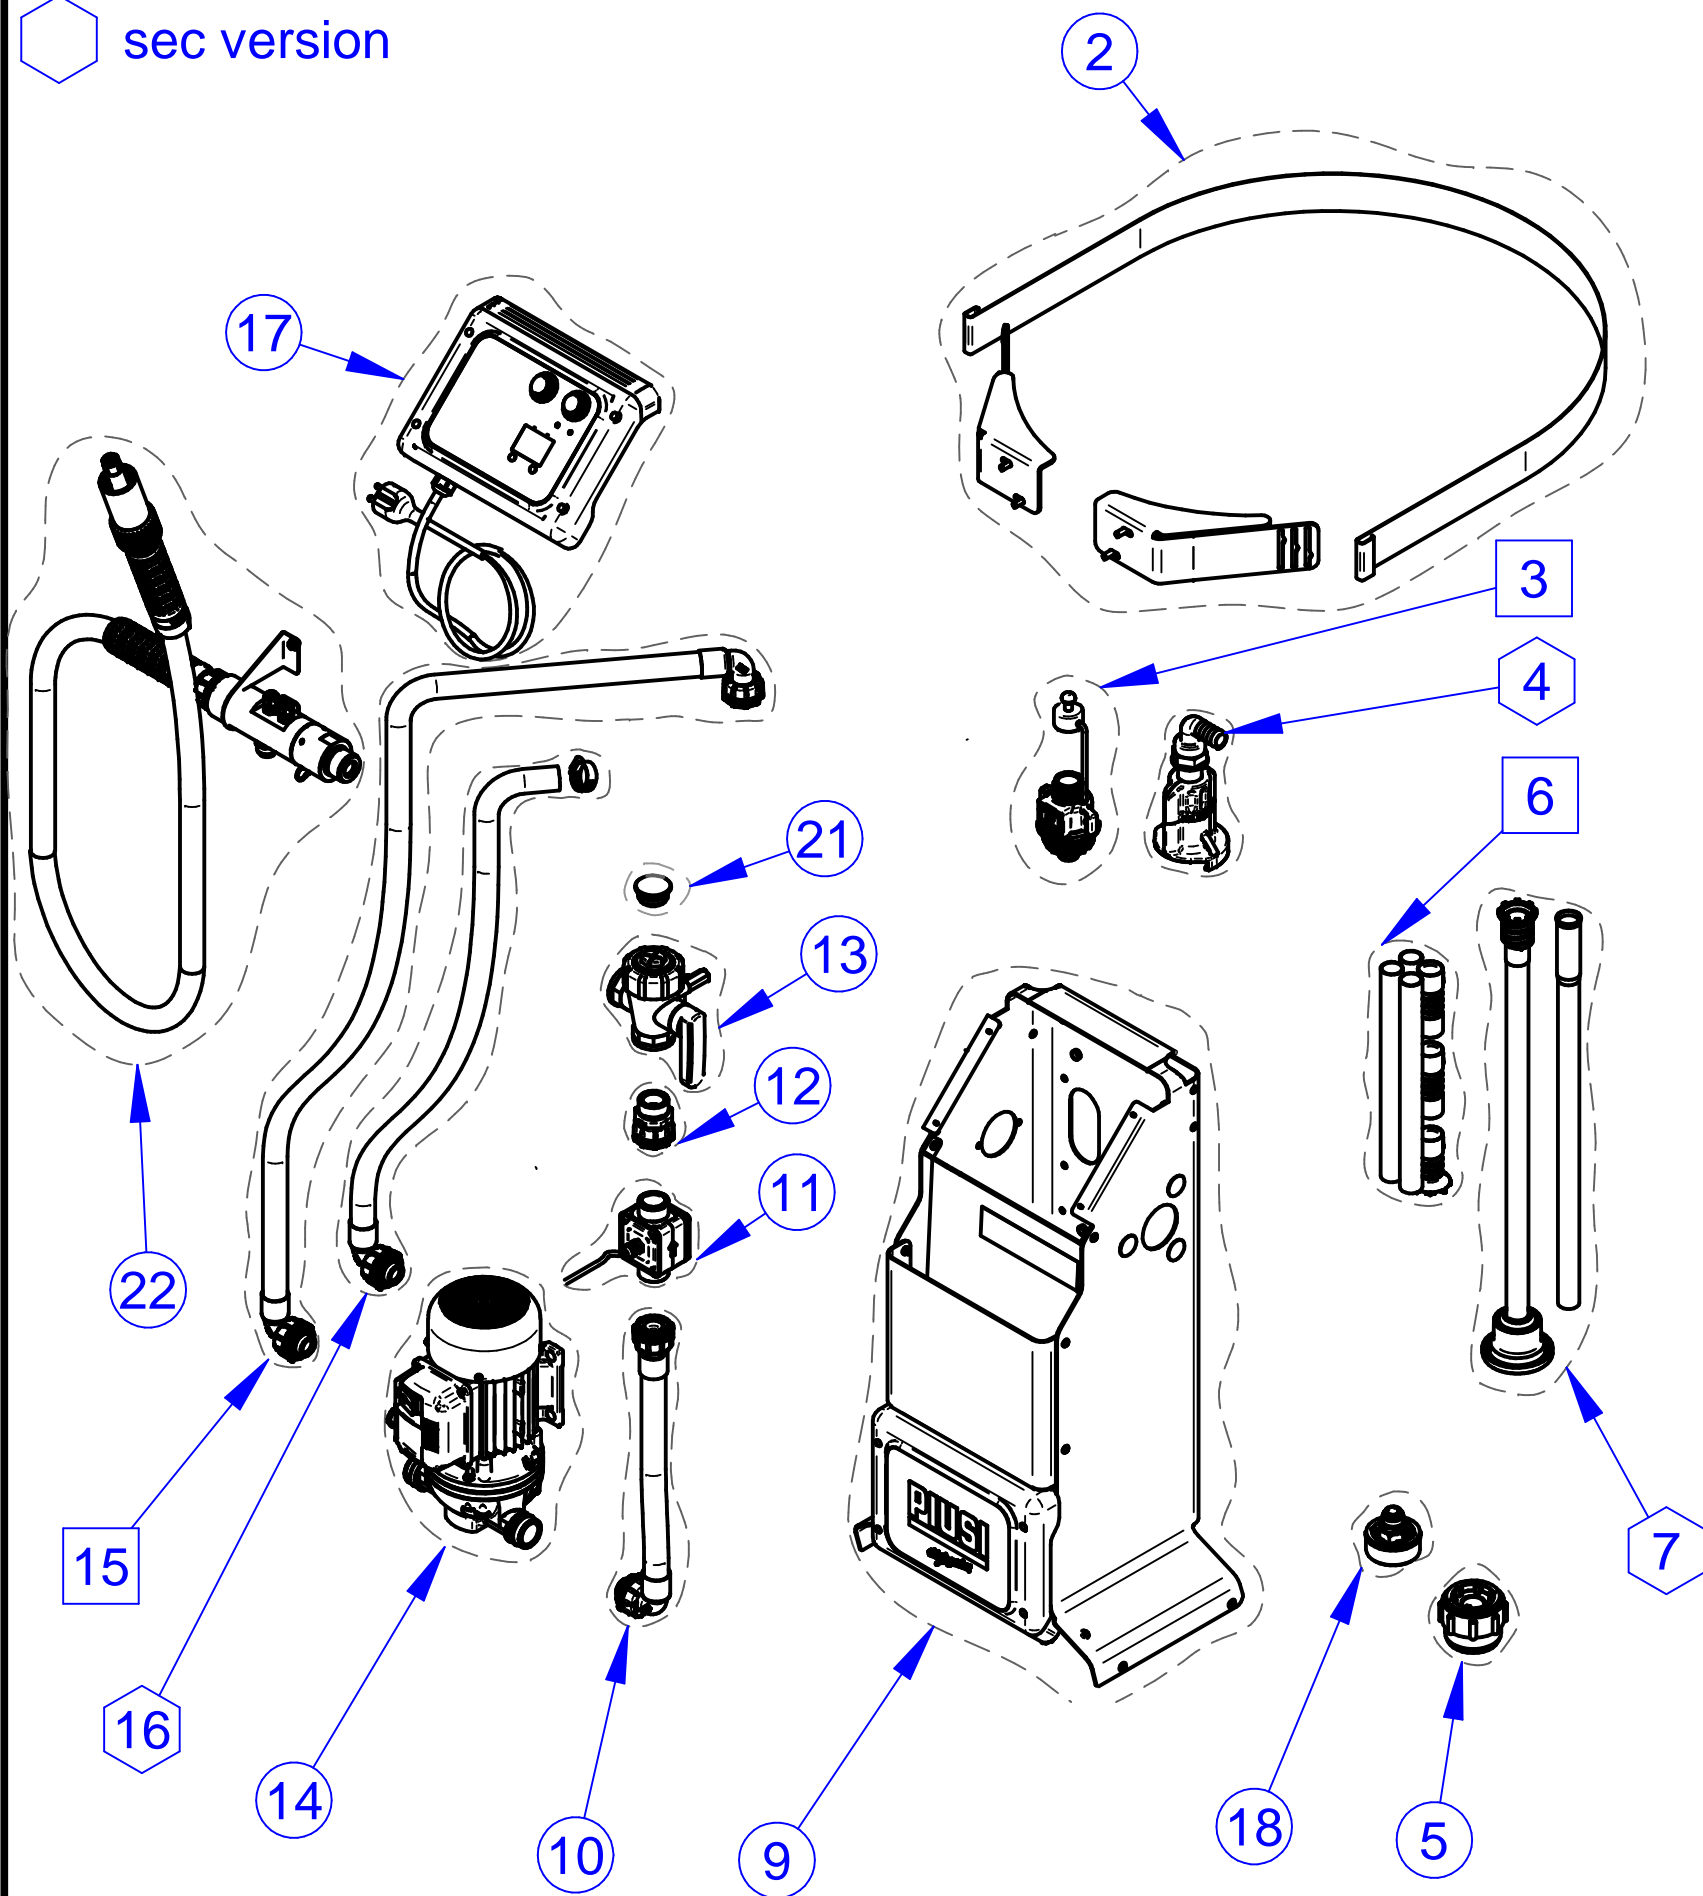

 af2 version
 sec version

To double-check if NEW or OLD, please forward the lot number of the Delphin unit

0001	R21216000	CAP PLASTIC PIPE CLAMP	1
0002	R21140000	DRUM SUPPORT "D.PRO"	1
0003	R20189000	REPAIR KIT STG AF2 56x4 Butt. - 1"BSP	1
0004	F15452000	SEC + HOSETAIL 90°	1
0005	R21421000	ADAPTER 3/4" 70x6 DELPHIN	1
0006	R19389000	KIT SUCTION PIUSI HAND PUMP	1
0007	F15606000	KIT RIGID SUCTION HOSE SUZZARA BLUE DRUM	1
0008	R2050300C	TROLLEY "D.PRO"	1
0009	R21141000	FRAME COMPLETE "D.PRO"	1
0010	R2062200A	INTERMEDIATE HOSE 0.35m "D.PRO"	1
0011	R2067300A	K24 "DELPHIN PRO"	1
0012	F15776000	SWIVEL M-F 1in GAS PLASTIC MANUAL NOZZLE	1
0013	R21142000	VALVE "D.PRO"	1
0014	F00203090	SUZZARABLU PUMP N 230V w/CABLE	1
0015	R2062900A	SUCTION HOSE 1.5m "D.PRO"	1
0016	R21138000	SUCTION HOSE + CLAMP "D.PRO"	1
0017	R2118200A	ELECTRONIC BOARD DELPHIN PRO	1
0018	R20679000	PLASTIC PLUG "DELPHIN PRO"	1
0019	R2113700A	FIXED WHEEL + HUB + SCREWS "DELPHIN PRO"	1
0020	R20409000	KIT REVOLVING WHEEL TROLLEY "DELPHIN"	1
0021	R20624000	PLASTIC PLUG 1 "BSP	1
0022	R21143000	DELIVERY HOSE COMPLETE AC "D.PRO"	1
0023	R21137000	ZZFIXED WHEEL+HUB+SCREWS "DELPHIN PRO"	1
0030	R21139000	ZZNOZZLE HOLDER "D.PRO"	1
0031	R2050300A	ZZTROLLEY "D.PRO"	1