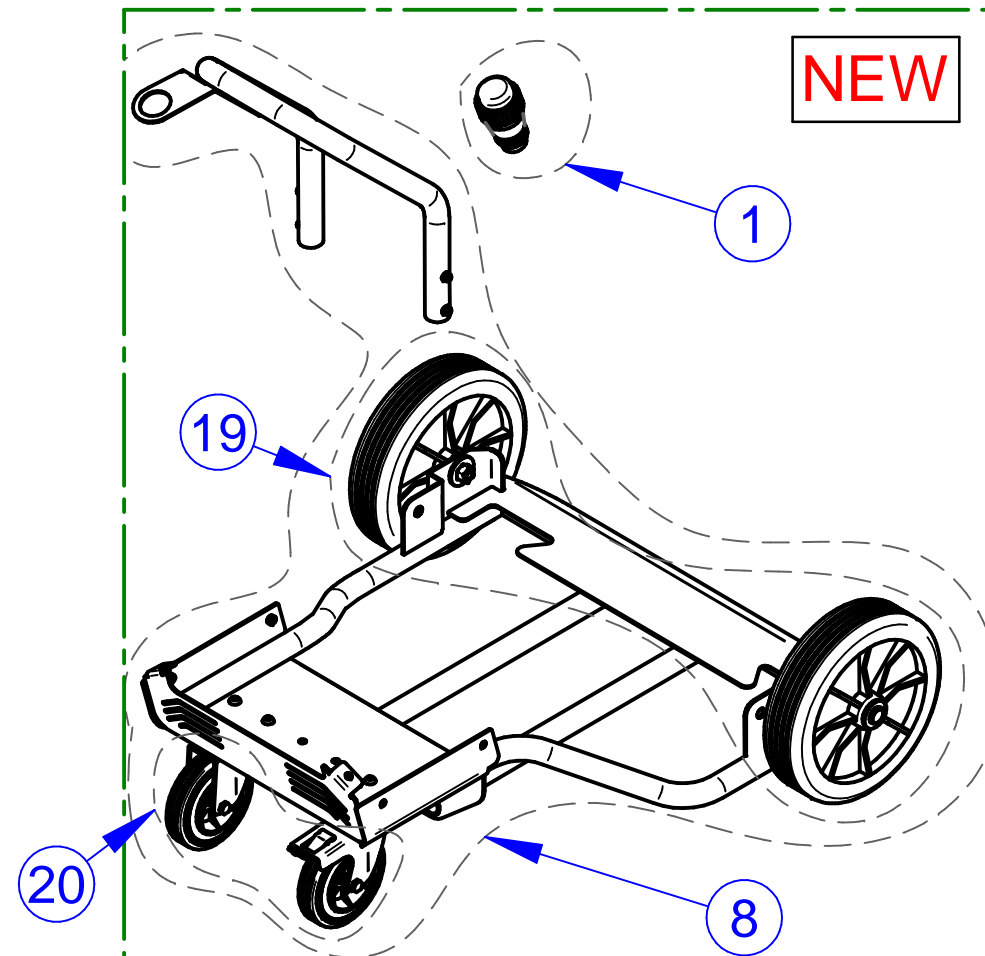

 af2 version
 sec version

To double-check if NEW or OLD, please forward the lot number of the Delphin unit

0001	R21216000	CAP PLASTIC PIPE CLAMP	1
0002	R21140000	DRUM SUPPORT "D.PRO"	1
0003	R20189000	REPAIR KIT STG AF2 56x4 Butt. - 1"BSP	1
0004	F15452000	SEC + HOSETAIL 90°	1
0005	R21421000	ADAPTER 3/4" 70x6 DELPHIN	1
0006	R19389000	KIT SUCTION PIUSI HAND PUMP	1
0007	F15606000	KIT RIGID SUCTION HOSE SUZZARA BLUE DRUM	1
0008	R2050300C	TROLLEY "D.PRO"	1
0009	R21141000	FRAME COMPLETE "D.PRO"	1
0010	R2062200A	INTERMEDIATE HOSE 0.35m "D.PRO"	1
0011	R2067300A	K24 "DELPHIN PRO"	1
0012	F15776000	SWIVEL M-F 1in GAS PLASTIC MANUAL NOZZLE	1
0013	R21142000	VALVE "D.PRO"	1
0014	F00203090	SUZZARABLU PUMP N 230V w/CABLE	1
0015	R2062900A	SUCTION HOSE 1.5m "D.PRO"	1
0016	R21138000	SUCTION HOSE + CLAMP "D.PRO"	1
0017	R2118200A	ELECTRONIC BOARD DELPHIN PRO	1
0018	R20679000	PLASTIC PLUG "DELPHIN PRO"	1
0019	R2113700A	FIXED WHEEL + HUB + SCREWS "DELPHIN PRO"	1
0020	R20409000	KIT REVOLVING WHEEL TROLLEY "DELPHIN"	1
0021	R20624000	PLASTIC PLUG 1 "BSP	1
0022	R21143000	DELIVERY HOSE COMPLETE AC "D.PRO"	1
0023	R21137000	ZZFIXED WHEEL+HUB+SCREWS "DELPHIN PRO"	1
0030	R21139000	ZZNOZZLE HOLDER "D.PRO"	1
0031	R2050300A	ZZTROLLEY "D.PRO"	1