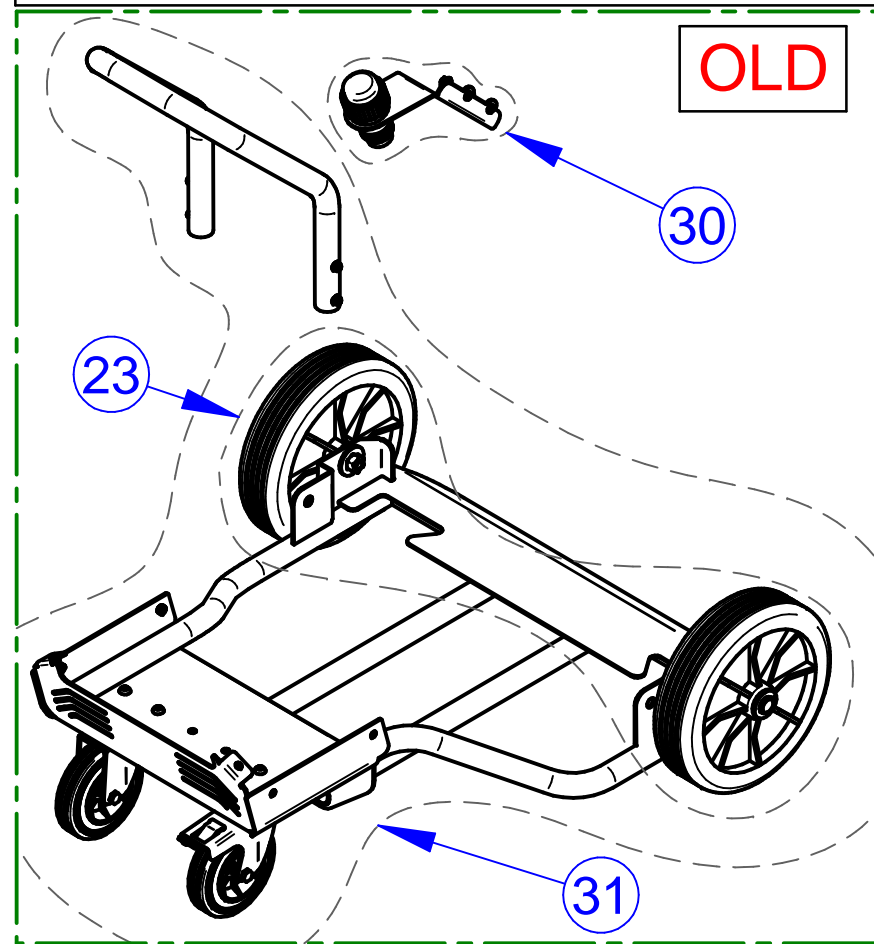

 af2 version
 sec version

To double-check if NEW or OLD, please forward the lot number of the Delphin unit

0001	R21216000	CAP PLASTIC PIPE CLAMP	1
0002	R21140000	DRUM SUPPORT "D.PRO"	1
0003	R20189000	REPAIR KIT STG AF2 56x4 Butt. - 1"BSP	1
0004	F15452000	SEC + HOSETAIL 90°	1
0005	R21421000	ADAPTER 3/4" 70x6 DELPHIN	1
0006	R19389000	KIT SUCTION PIUSI HAND PUMP	1
0007	F15606000	KIT RIGID SUCTION HOSE SUZZARA BLUE DRUM	1
0008	R2050300C	TROLLEY "D.PRO"	1
0009	R21141000	FRAME COMPLETE "D.PRO"	1
0010	R2062200A	INTERMEDIATE HOSE 0.35m "D.PRO"	1
0011	R2067300A	K24 "DELPHIN PRO"	1
0012	F15776000	SWIVEL M-F 1in GAS PLASTIC MANUAL NOZZLE	1
0013	R21142000	VALVE "D.PRO"	1
0014	F00203090	SUZZARABLU PUMP N 230V w/CABLE	1
0015	R2062900A	SUCTION HOSE 1.5m "D.PRO"	1
0016	R21138000	SUCTION HOSE + CLAMP "D.PRO"	1
0017	R2118200A	ELECTRONIC BOARD DELPHIN PRO	1
0018	R20679000	PLASTIC PLUG "DELPHIN PRO"	1
0019	R2113700A	FIXED WHEEL + HUB + SCREWS "DELPHIN PRO"	1
0020	R20409000	KIT REVOLVING WHEEL TROLLEY "DELPHIN"	1
0021	R20624000	PLASTIC PLUG 1 "BSP	1
0022	R21143000	DELIVERY HOSE COMPLETE AC "D.PRO"	1
0023	R21137000	ZZFIXED WHEEL+HUB+SCREWS "DELPHIN PRO"	1
0030	R21139000	ZZNOZZLE HOLDER "D.PRO"	1
0031	R2050300A	ZZTROLLEY "D.PRO"	1