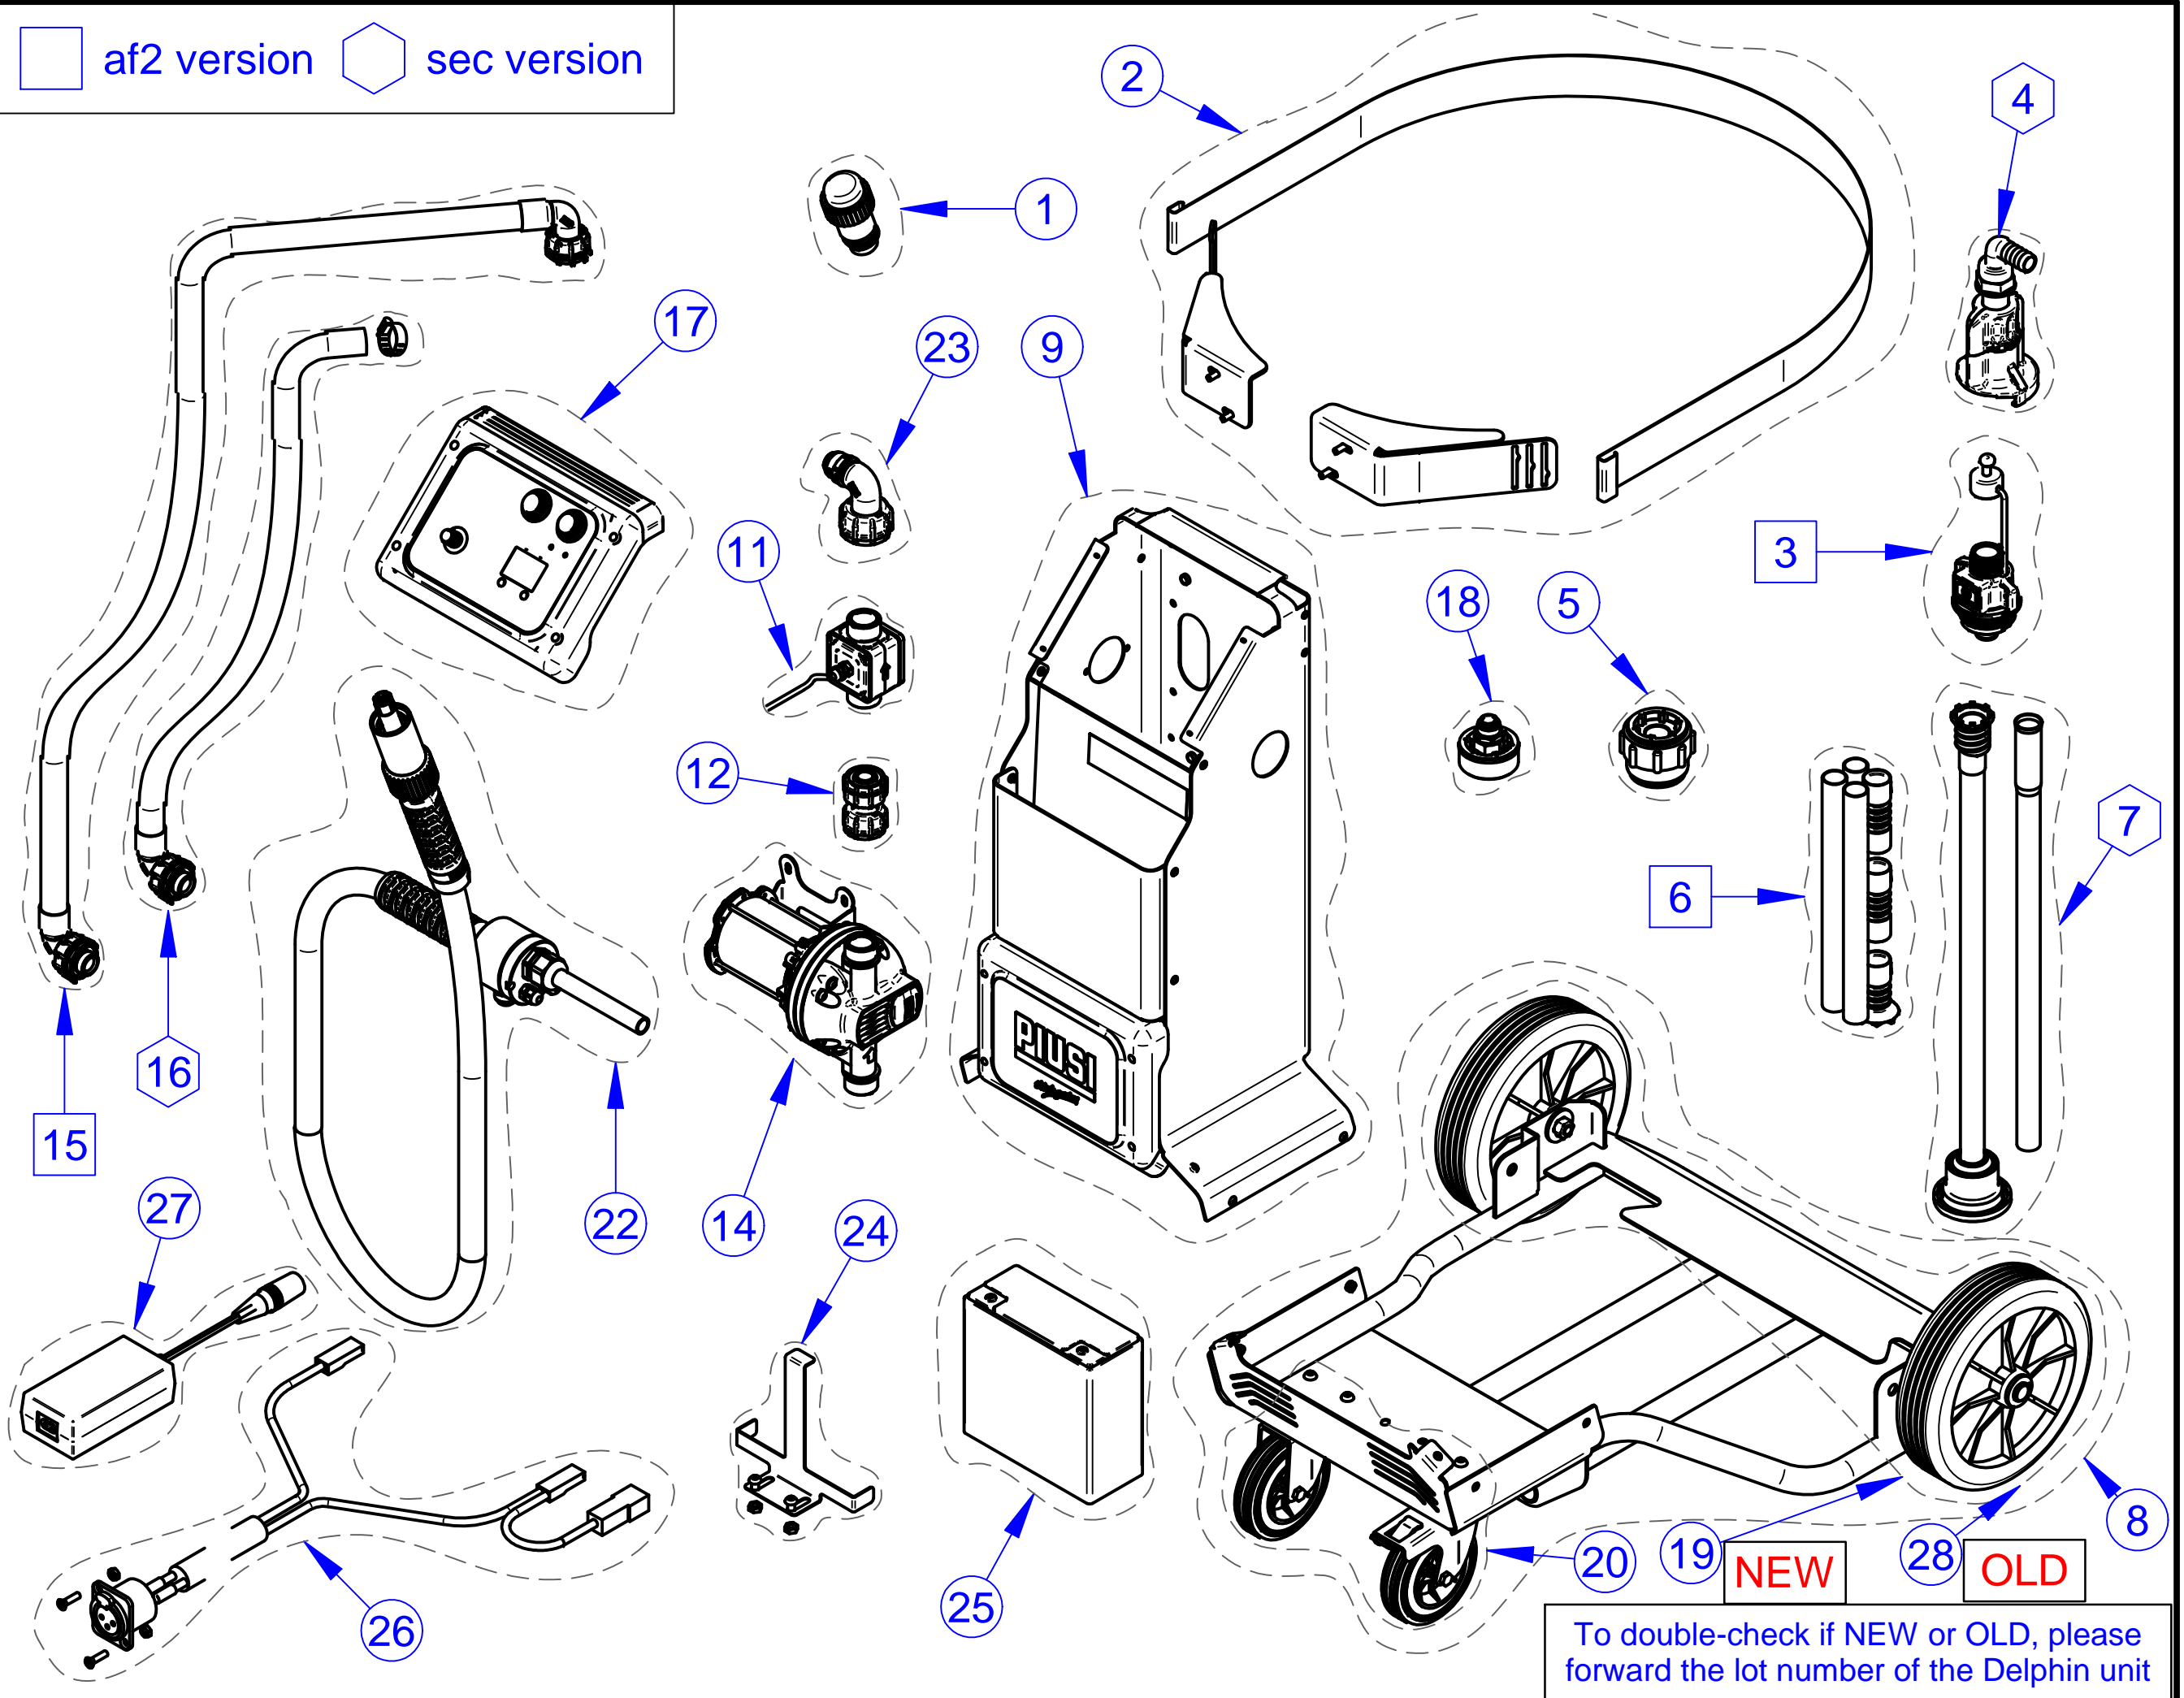

PLUS[®]

Fluid Handling Innovation

LR A00081

DELPHIN PRO DC

af2 version sec version

To double-check if NEW or OLD, please forward the lot number of the Delphin unit

0001	R21216000	CAP PLASTIC PIPE CLAMP	1
0002	R21140000	DRUM SUPPORT "D.PRO"	1
0003	R20189000	REPAIR KIT STG AF2 56x4 Butt. - 1"BSP	1
0005	R21421000	ADAPTER 3/4" 70x6 DELPHIN	1
0006	R19389000	KIT SUCTION PIUSI HAND PUMP	1
0008	R2050300C	TROLLEY "D.PRO"	1
0009	R21141000	FRAME COMPLETE "D.PRO"	1
0010	R2062200A	INTERMEDIATE HOSE 0.35m "D.PRO"	1
0011	R2067300A	K24 "DELPHIN PRO"	1
0012	F16434000	STRAIGHT CONNECTION WITH 2 NUT 1inch	1
0013	R21142000	VALVE "D.PRO"	1
0014	F00204090	SUZZARABLUE PUMP N 24V	1
0015	R2062900A	SUCTION HOSE 1.5m "D.PRO"	1
0017	R2110900A	ELECTRONIC BOARD "D.PRO" DC	1
0018	R20679000	PLASTIC PLUG "DELPHIN PRO"	1
0019	R2113700A	FIXED WHEEL + HUB + SCREWS "DELPHIN PRO"	1
0020	R20409000	KIT REVOLVING WHEEL TROLLEY "DELPHIN"	1
0021	R20887000	ZZPLUG 1"BSP x 11 PLASTIC	1
0022	R21112000	DELIVERY HOSE COMPLETE "D.PRO" DC	1
0023	R20184000	KIT 90° ELBOW FOR HOSES ø19	1
0024	R21102000	BATTERY LATCH BRACKET "D.PRO" DC	1
0025	R21003000	BATTERY 12V "D.PRO" DC	1
0026	R21080000	BATTERY CHARGER CABLE "D.PRO" DC	1
0027	R21095000	DELPHIN PRO DC BATTERY CHARGER W/PLUG	1
0028	R21137000	ZZFIXED WHEEL+HUB+SCREWS "DELPHIN PRO"	1