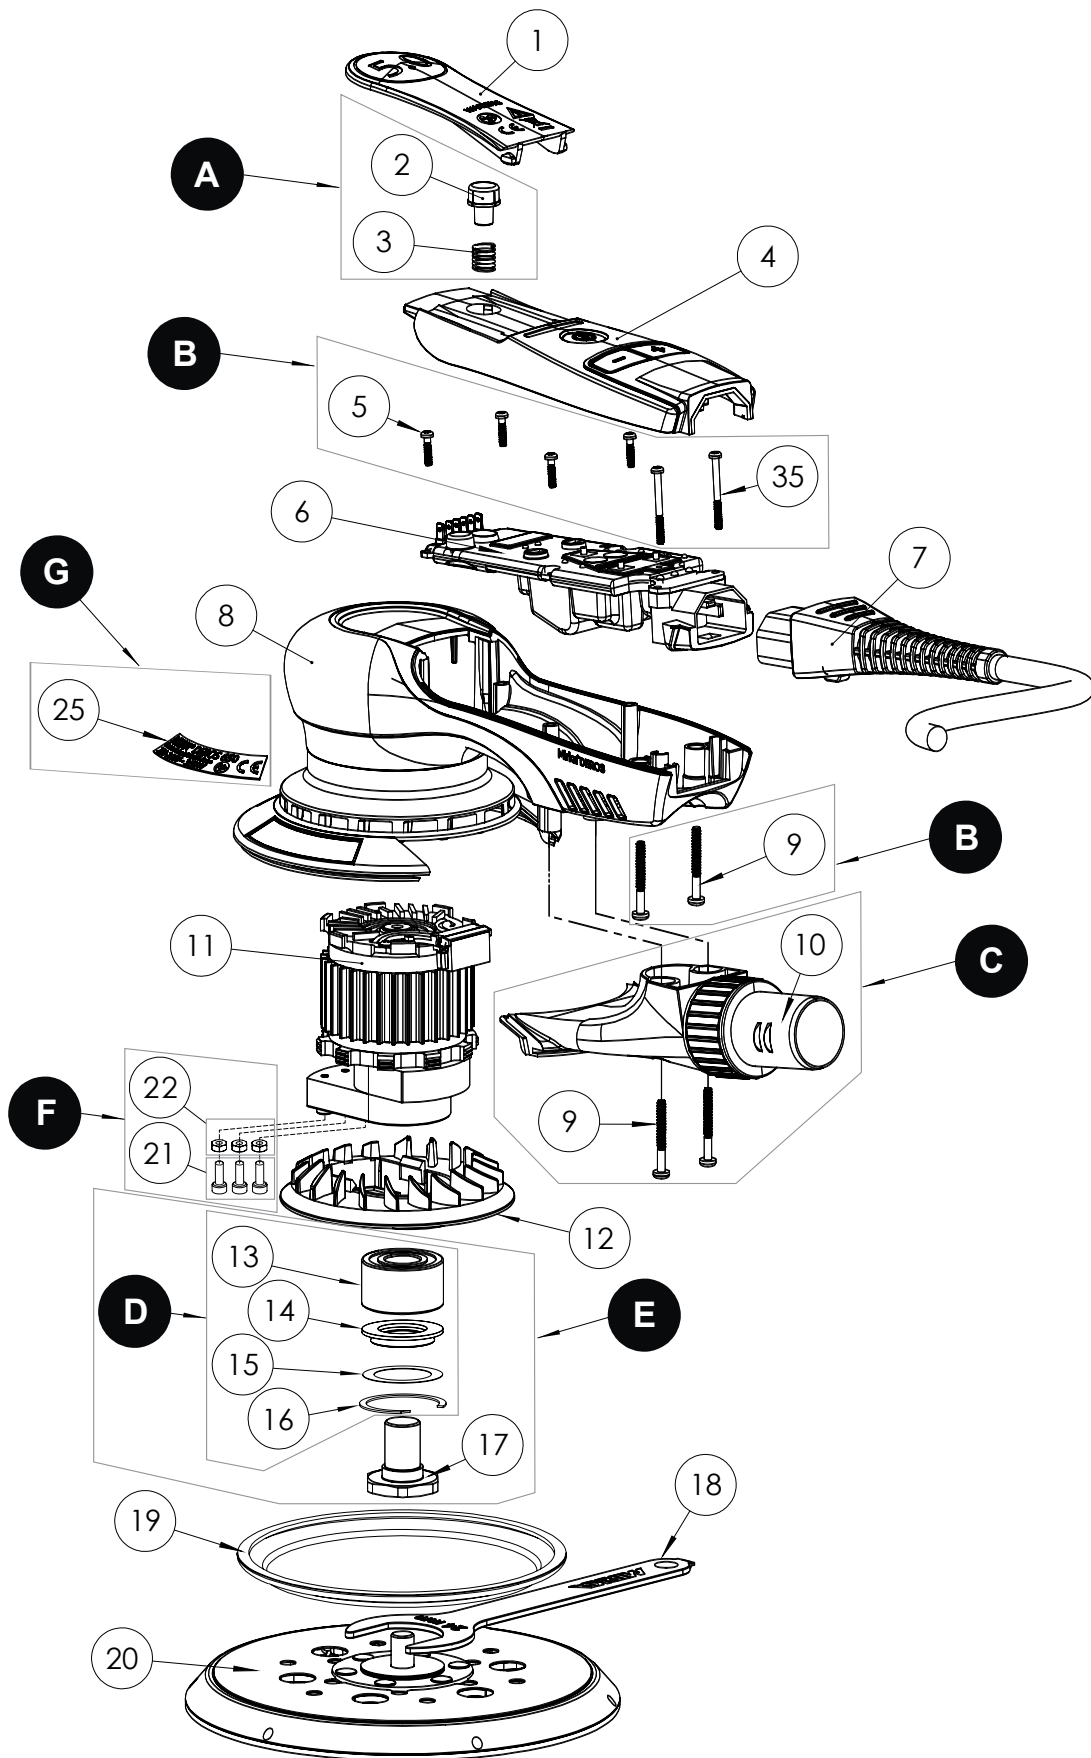

# Exploded view of DEROS 125 mm & 150 mm (220–240V)

Updated 24.11.2021

## DEROS 125mm & 150mm Spare Part kits (220-240V)

Electrical tool must be serviced by a qualified repair person and in accordance with national requirements.

**Note!** Repairs done by non-authorized repairer will breach the Mirka warranty.