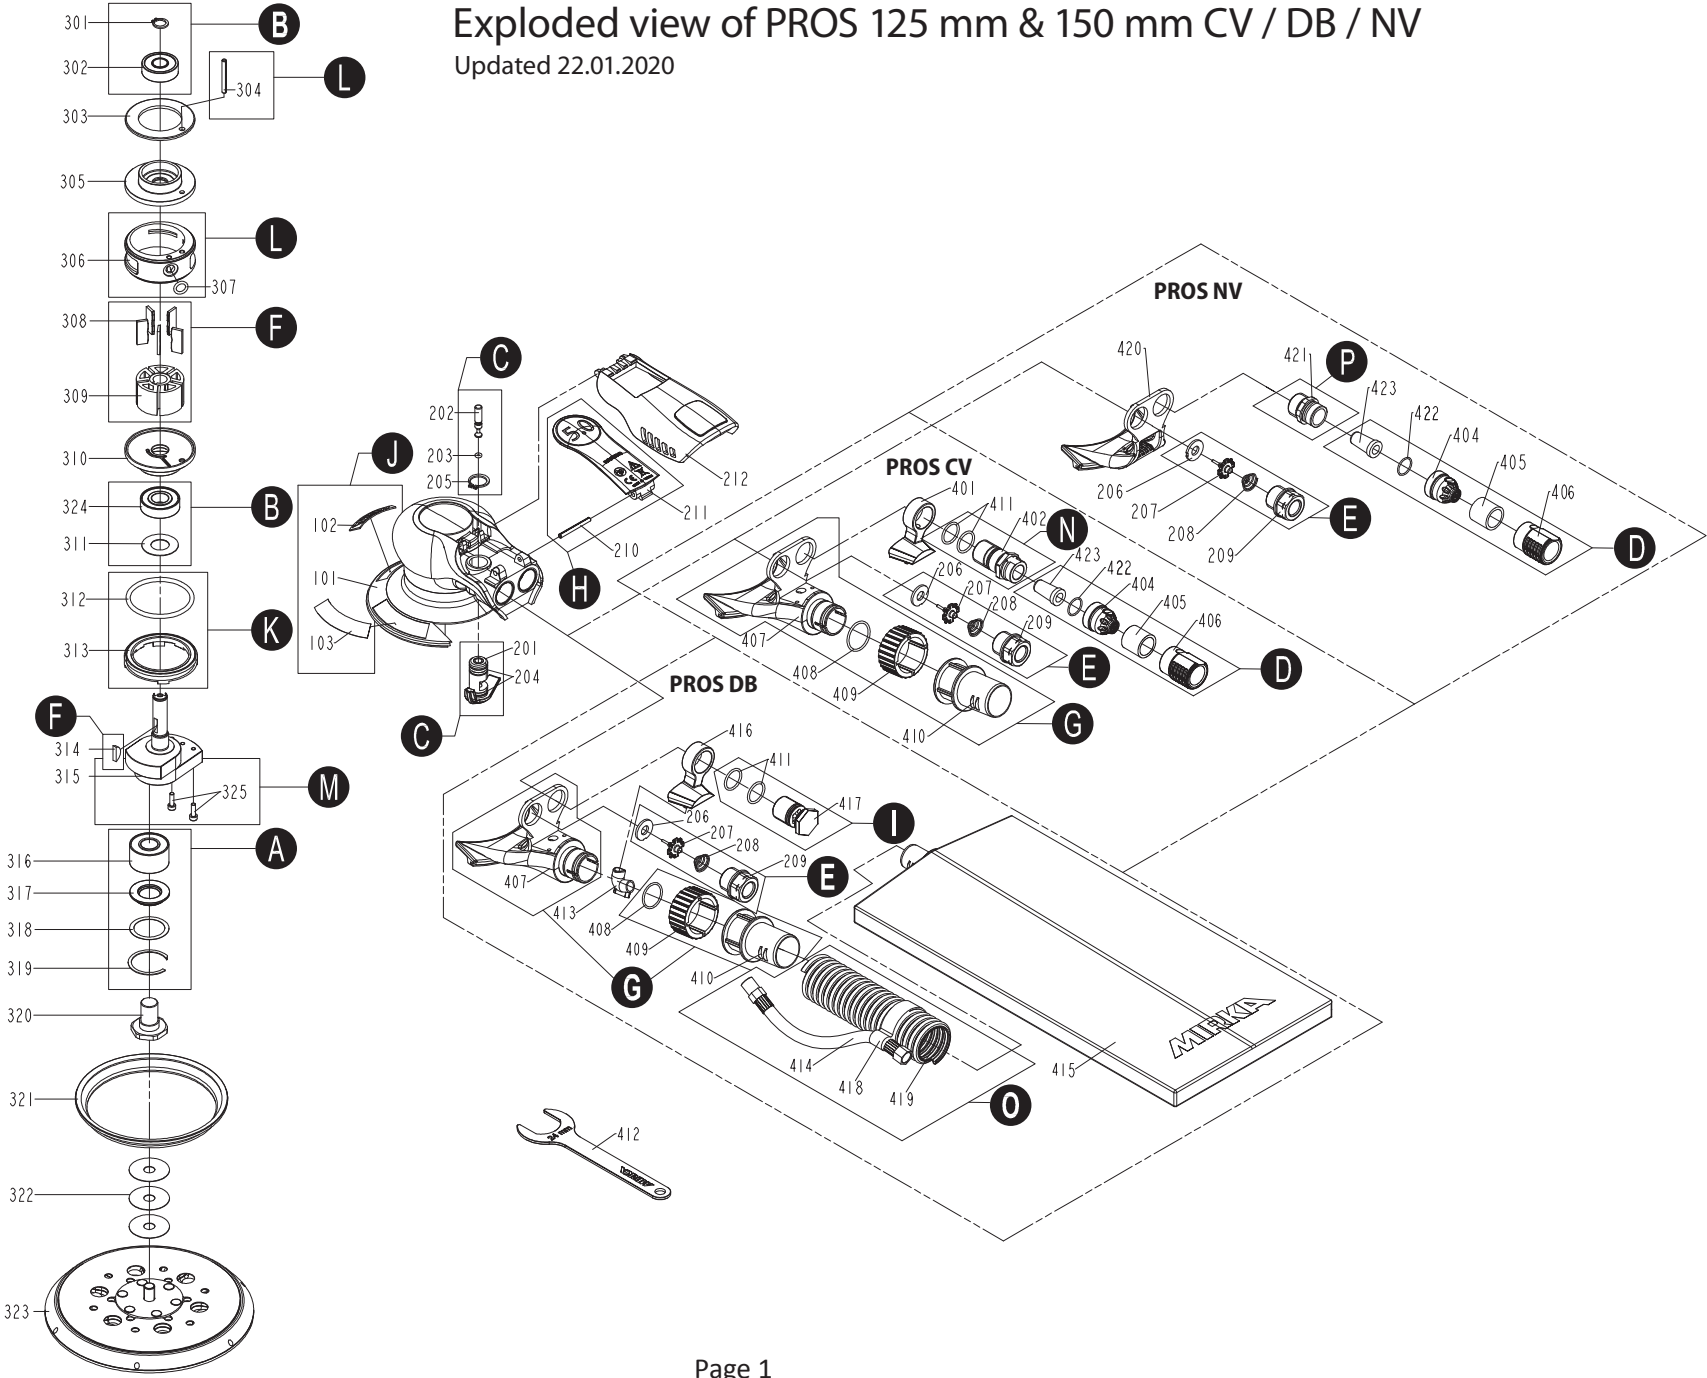

Exploded view of PROS 125 mm & 150 mm CV / DB / NV

Updated 22.01.2020

PROS 125 & 150mm CV/DB/NV Spare Part kits

Note! Repairs performed by non-authorized repairer will breach the Mirka warranty.

Mirka Code	Item	Description	Kit	QTY	Part No
MIE6536211		Bearing kit (loose parts)			
	316	Bearing		1	MPP0316
	317	Rubber Seal	A	1	MPP0317
	318	Washer (Optional)		OPT.	MPP0318
	319	Retaining Ring		1	MPP0319
8995690141		Spindle Bearing kit (pre assembled)			
	316	Bearing		1	MPP0316
	317	Rubber Seal	A+320	1	MPP0317
	318	Washer (Optional)		OPT.	MPP0318
	319	Retaining Ring		1	MPP0319
	320	Spindle		1	MPP0320
8995690021		Endplate Bearing kit			MPP9002
	301	Retaining Ring		1	MPP0301
	302	Bearing	B	1	MPP0302
	311	Dust Seal		1	MPP0311
	324	Bearing		1	MPP0324
8995690031		Speed Valve kit			MPP9003
	201	Regulator Unit		1	MPP0201
	202	Valve Stem	C	1	MPP0202
	203	O-Ring		1	MPP0203
	204	O-Ring		2	MPP0204
	205	Retaining Ring		1	MPP0205
8995690041		Muffler kit 12000 rpm			MPP9004
	404	Nozzle		1	MPP0404
	405	Muffler	D	1	MPP0405
	406	Muffler CAP		1	MPP0406
	422	O-Ring		1	MPP0422
	423	Powder Metal Silencer		1	MPP0423
8995690051		Air Inlet kit			MPP9005
	206	Seal		1	MPP0206
	207	Tip Valve	E	1	MPP0207
	208	Valve Spring		1	MPP0208
	209	Inlet Connection		1	MPP0209
8995690061		Rotor, Vanes and Key kit			MPP9006
	308	Vanes	F	5	MPP0308
	309	Rotor		1	MPP0309
	314	Rotor Key		1	MPP0314
8995690071		Exhaust and Swivel kit - PROS CV & DB			MPP9007
	407	Vacuum Adapter – PROS CV & DB		1	MPP0407
	408	O-Ring	G	1	MPP0408
	409	Swivel Grip		1	MPP0409
	410	Swivel Connector		1	MPP0410
8995690151		Lever kit 2,5 mm Orbit			MPP9015
	210	Spring Pin	H	1	MPP0210
	211	Lever 2,5 mm Orbit		1	MPP0214
8995690081		Lever kit 5,0 mm Orbit			MPP9008
	210	Spring Pin	H	1	MPP0210
	211	Lever 5,0 mm Orbit		1	MPP0211
8995690091		Lever kit 8,0 mm Orbit			MPP9009
	210	Spring Pin	H	1	MPP0210
	211	Lever 8,0 mm Orbit		1	MPP0213