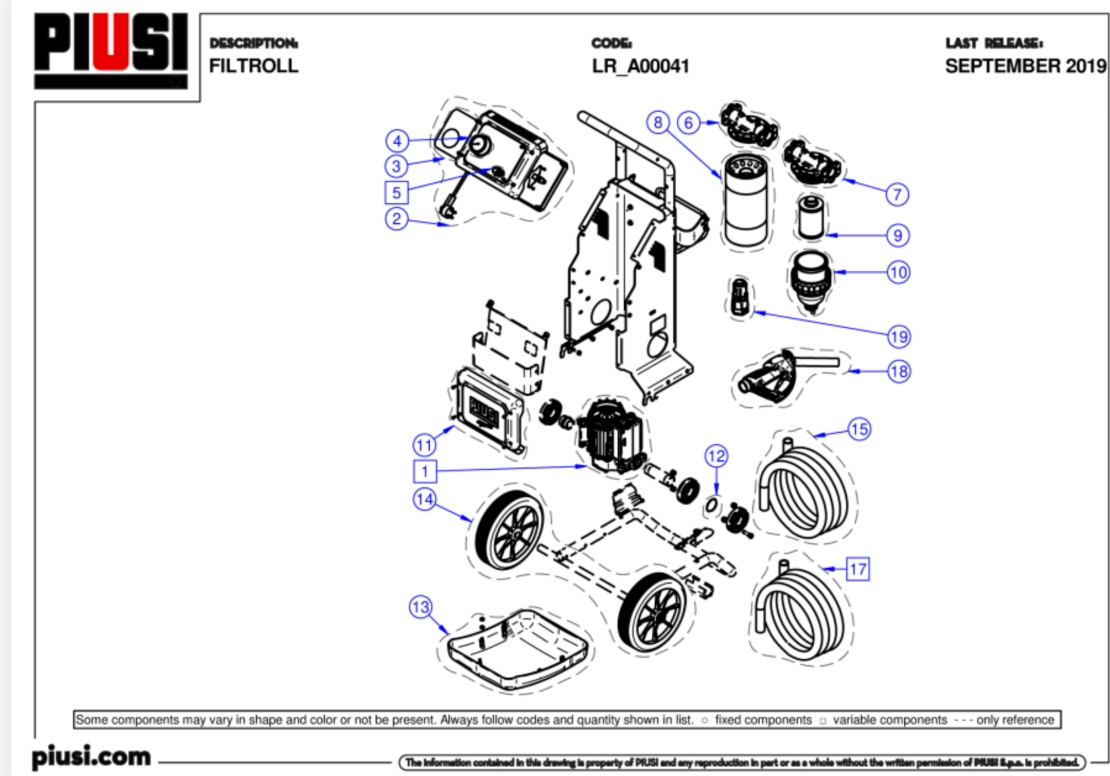

Spare parts

Search by product name
For example: delphin

Product code
F00506000

Filter results Item in production Item discontinued

SEARCH AND UPDATE

Document code	Description	Status
F00506000	FILTROLL DIESEL 230V 50/60HZ*	Item in Production

Spare part

F16908000	1	KIT PANTHER 56 230/50-60 BODY ROT. 90°*
R16843000	2	KIT GROUP ELECTRONICS FILTROLL AC*
R16708000	3	KIT FRONT LABEL FILTROLL BASIC*
R17033000	4	MANOMETER 1-6 BAR D.63 1/4G*
R16033000	5	KIT SWITCH 16A*
F1693400A	6	FILTER HEAD 70/100LT W/MANOM.*
F15744000	7	CLEAR CAPTOR FILTER HEAD*
F00611020	8	ZZWATER CAPTOR CART:150 L/MIN (6pcs) CN*
F00611030	9	CLEAR CAPTOR CARTRIDGE 5 MICRON (6 PCS)*
F1585800A	10	TRANSPARENT VESSEL + NUT*
R16831000	11	TOP CASING VACUBOX W/SCREWS*
R17437000	12	KIT GASKETS FILTROLL*
R1235900A	13	BLACK SelfSERVICE COVER*
R16680000	14	KIT WHEELS FILTROLL*
R15578000	15	KIT RUBBER HOSE CARBO/LN 19x27 4ml*
R17054000	17	KIT HOSE PVC SPIR. BLACK ø20 L=4M 1"X1"
F0065000A	18	SELF 3000 1" BSP LEADED SPOUT*