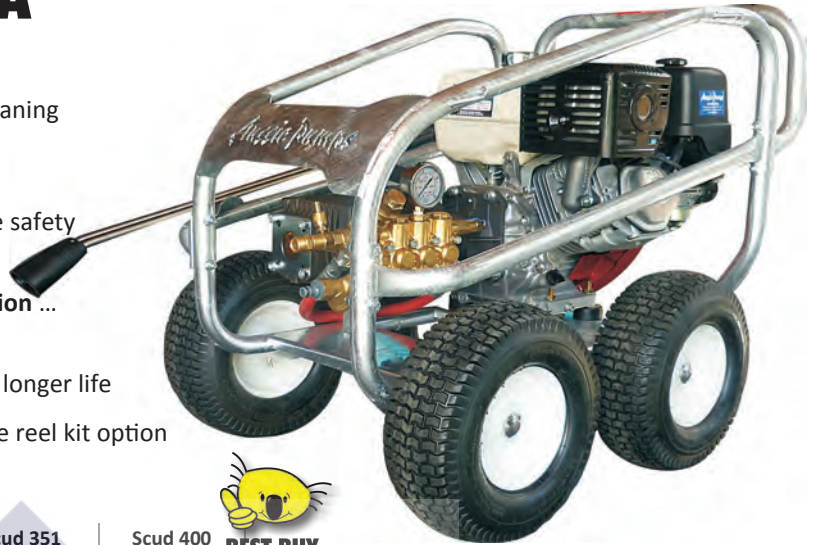

2,000 - 4,000 PSI HONDA SLOW SPEED ... LONG LIFE

Designed for pros who want a reliable, robust blaster for cleaning big plant or large areas. Fast, effective & mobile.

- 'Big Berty' Bertolini slow speed triplex pump with 4 year warranty
- Unique Scud gal frame & anti vib mounts, steel wheels with flat free tyres (13")
- FREE ASP (Aussie safety protection) kit
- Detergent injection ... faster cleaning
- Gearbox drive ... longer life
- Easy fit 30m hose reel kit option

Model	NEW Scud 100	Scud 350	Scud 351	Scud 400
Stock code	ABSC100/GX200	ABBSC350/GX390	ABBSC351/GX390	ABBSC400/GX390
Safety classification	Class A			
Pump pressure psi	2,000 (140 bar)	3,000 (210 bar)	2,600 (180 bar)	4,000 (275 bar)
EWP with turbo psi	2,600	4,785	4,000	6,485
Flow lpm	11	15	21	15
Engine (petrol)	Honda GX200	Honda GX390		
Horsepower	6.5HP	13HP		
Pump speed rpm	1450			
Pump type	Bertolini triplex	Bertolini triplex	Bertolini triplex	Bertolini triplex
Pump Model	WBL1114	TTL1520	TTL2120	TTL1330
Nozzle size	-	045	060	035
Accessories - Hose	8m R1 3/8"	10m R2 3/8"		
Gun	AL13	4,500 psi Pro Gun (AL55 - M4022109010)		
Lance	Vario	700mm Stainless Steel Dual Lance (C3924.01)		
Nozzle type	-	2 x Laser Cut (15° & detergent)		
Weight with skid kg	50	110		
Boxed dim with skid LxWxH (mm)	620 x 540 x 580	1100 x 800 x 950		

What makes this a PRO blaster?

- Gearbox drive
- Pressure gauge
- Safety valve
- Brass unloader
- Thermal dump
- Brass strainer
- Bertolini pump

FREE Aussie Safety Protection kit ... protects operator & machine from pressure spikes & extended by-pass running

GET SERIOUS ... SAVE TIME SAVE MONEY SAVE WATER

Optional accessories that build these blasters into cleaning systems

Turbo Lance 60% MORE BITE

Increase the effective working pressure (EWP) of your blaster without loading the pump!