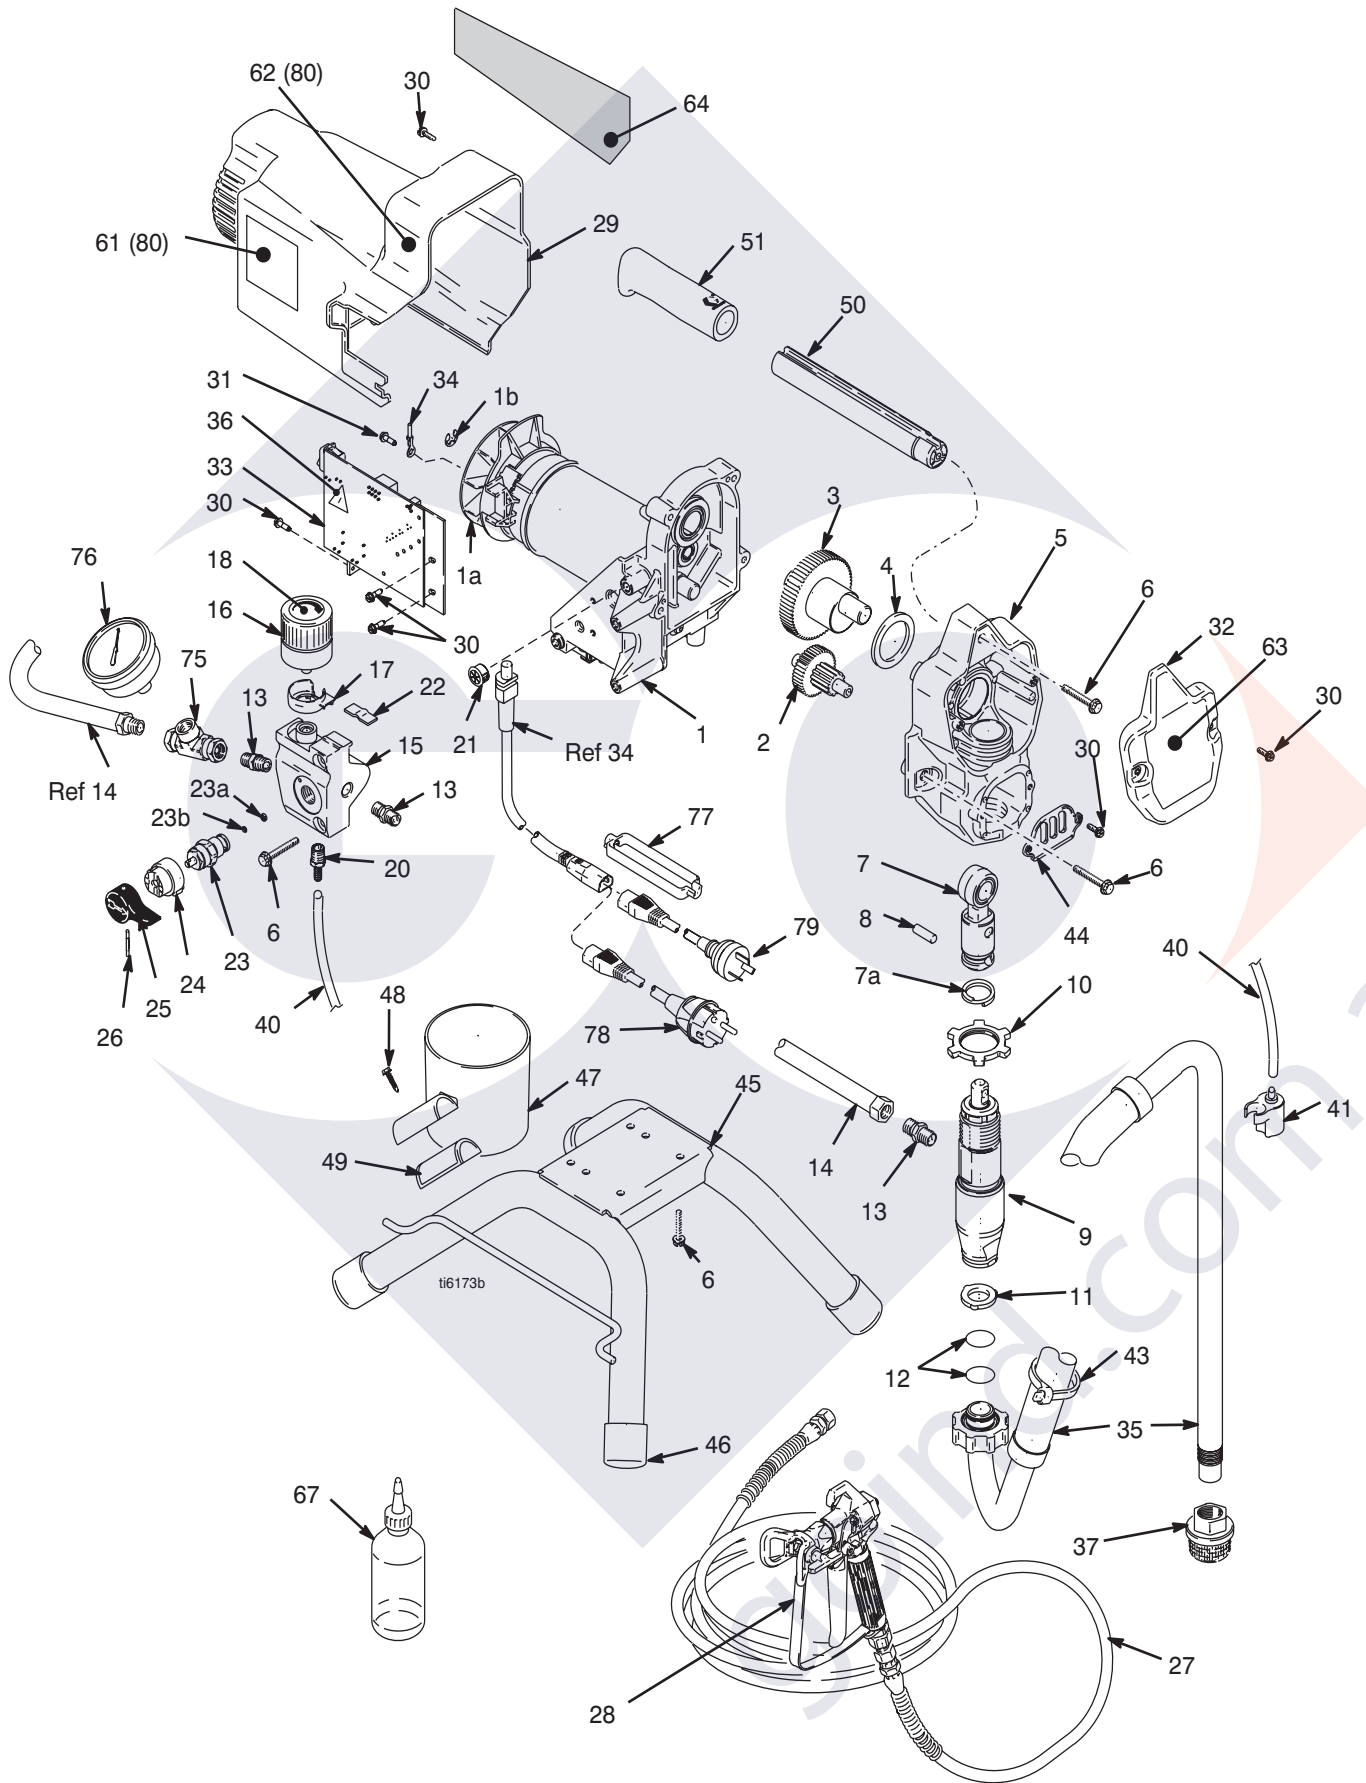

# Parts

F/N	Item	Description	Qty	F/N	Item	Description	Qty
1	249041	MOTOR, electric, 240V, includes 1a, 1b	1	32	249046	COVER, front, includes 30, 63	1
1a	249043	FAN, motor	1	33	249053	CONTROLBOARD, 240V	1
1b	119653	RING, retaining	1	34	15B471	CORD, power, requires 77, 78, & 79	1
2	249194	GEAR, reducer	1	35	249050	HOSE, suction set, includes 11, 12, & 37	1
3	249195	GEAR, crankshaft, includes 4	1	36	189930	LABEL, caution	1
4	180131	BEARING, thrust	1	37	246385	STRAINER, 7/8-14 unf	1
5	249049	HOUSING, drive, includes 6, 30, & 44	1	40	249051	KIT, tube, drain, includes 20, 41, & 43	1
6	117493	SCREW, mach, hex washer hd	11	41	244035	DEFLECTOR, barbed	1
7	287053	ROD, connecting, includes 7a & 8	1	43	114958	STRAP, tie	1
7a	196750	SPRING, retaining	1	44	15B589	COVER, pump rod	1
8	196762	PIN, straight	1	45	15E823	FRAME, standmount	1
9	249127	PUMP, displacement, includes 13 (manual 309250)	1	46	112759	CAP, tubing	4
10	195150	NUT, jam, pump	1	47	15B513	CUP, suction/drain	1
11	115099	WASHER, garden hose	1	48	115723	SCREW, drill, hex washer head	1
12	117559	O-RING	2	49	15E713	ADAPTER, cup, tube, 1 inch	1
13	162453	FITTING, (1/4 npsm X 1/4 npt)	3	50	249048	HANDLE, includes 6, 51	1
14	287003	HOSE, cpld	1	51	116139	GRIP, handle	1
15	15E295	MANIFOLD, control, pressure	1	61	195813	LABEL, safety	1
16	248929	CONTROL, pressure, 240 V, includes 17, 21, & 22	1	62	195792	LABEL, warning	1
17	15E794	CAP, wire, control, pressure	1	63	15E826	LABEL, front	1
18	15F399	LABEL, control	1	64	15E827	LABEL, side	1
20	M70809	FITTING	1	67	206994	FLUID, TSL, 4 oz	1
21	115756	BUSHING	1	75	119783	TEE, swivel	1
22	119723	TAPE, foam	1	76	115523	GAUGE, pressure, fluid	1
23	235014	VALVE, drain, includes 23a, 23b	1	77	195551	RETAINER, plug, adapter, requires 78, & 79)	1
23a	111699	GASKET, seat	1	78	242001	CORD, set, adapter, Europe, requires 34, 77, & 79	1
23b	187615	SEAT, valve	1	79	242005	CORD, set, requires 34, 77, & 78)	1
24	224807	BASE, valve	1	80	243308	LABEL, set, ES International	1
25	187625	HANDLE, valve, drain	1		‡119688	FUSE, replacement	
26	111600	PIN, grooved	1		❖249042	KIT, brush, motor, replacement	
27	240794	HOSE, cpld, 1/4x 50'	1				
28	246233	GUN, FTX, contractor (manual 309639)	1				
29	249044	KIT, shield, motor, includes 30, 61, 62, & 64	1				
30	117501	SCREW, machine, hex washer head	9				
31	115498	SCREW, mch, slot, hex, wash hd	1				