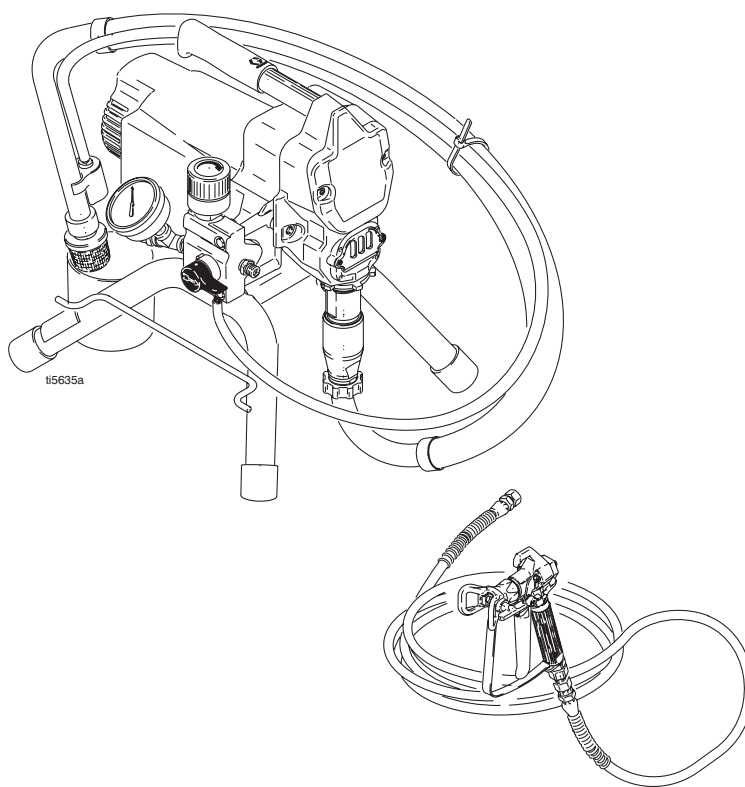

Parts

390™ Airless Sprayer

Model 248808

310878B

PROVEN QUALITY. LEADING TECHNOLOGY.