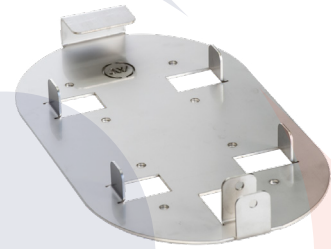

REMOTE REEL

OPTIONAL LOCKING PLATE

The Jetwave® Remote Mini Reel a perfect addition for your water jetting setup, allowing easy transportation and storage of drain cleaning hose & nozzles.

STANDOUT FEATURES

- Stable one piece drum design.
- Durable **stainless steel frame** with electro-polish finish.
- Hand-crank rewind.
- 3-point locking pin** and adjustable friction brake.
- Brass **swivel joint**.
- Stainless steel pressure gauge & **quality German made ball valve**.

LEARN MORE

MODEL / PRODUCT CODE	HOSE Y/N	MAX HOSE CAPACITY (M)	WORKING PRESSURE PSI BAR	FLOW RATE L/PM	INLET (OUTER HUB)	OUTLET (SWIVEL SIDE)
PW134-RRCMPL/HOP4	Y (60m 1/4")	60 of 1/4"	5100 350	Up to 41	3/8" F BSP	3/8" F BSP
PW134-RRCMPL	N	60 of 1/4"	5100 350	Up to 41	3/8" F BSP	3/8" F BSP