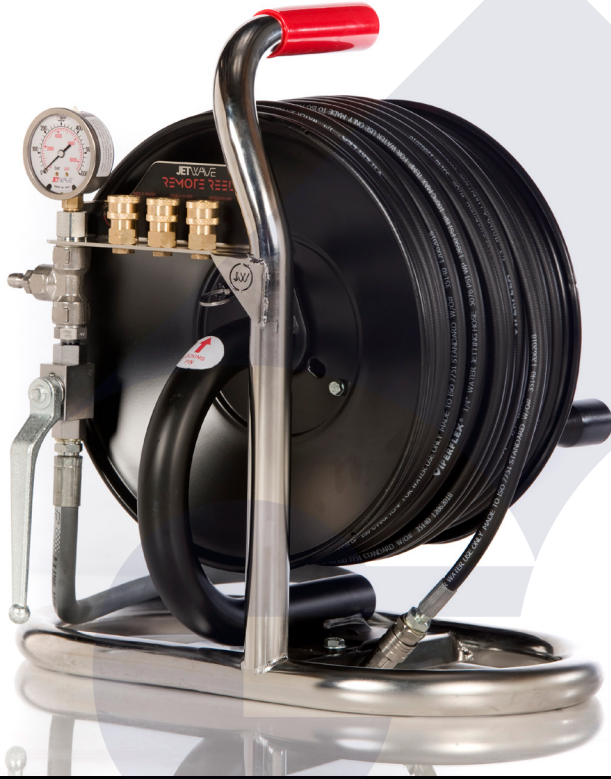

REMOTE REEL

OPTIONAL LOCKING PLATE

The Jetwave® Remote Mini Reel a perfect addition for your water jetting setup, allowing easy transportation and storage of drain cleaning hose & nozzles.

STANDOUT FEATURES

- Stable one piece drum design.
- Durable **stainless steel frame** with electro-polish finish.
- Hand-crank rewind.
- 3-point locking pin** and adjustable friction brake.
- Brass **swivel joint**.
- Stainless steel pressure gauge & **quality German made ball valve**.

LEARN MORE

MODEL / PRODUCT CODE	HOSE Y/N	MAX HOSE CAPACITY (M)	WORKING PRESSURE PSI BAR	FLOW RATE L/PM	INLET (OUTER HUB)	OUTLET (SWIVEL SIDE)
PW134-RRCMPL/HOP4	Y (60m 1/4")	60 of 1/4"	5100 350	Up to 41	3/8" F BSP	3/8" F BSP
PW134-RRCMPL	N	60 of 1/4"	5100 350	Up to 41	3/8" F BSP	3/8" F BSP