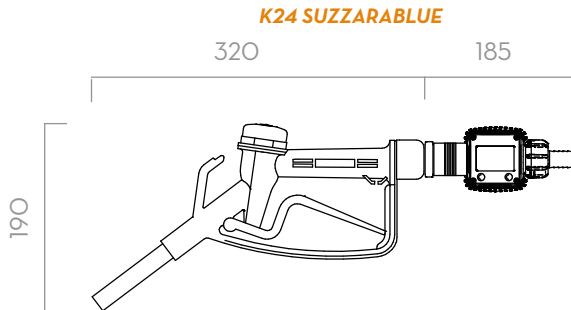

CHART

TYPE OF FLUID WATER
TEMPERATURE 23°C

IN THE BOX

- MANUAL NOZZLE
- K24 / K400 METER
- INSTRUCTION MANUAL

DETAILS

AVAILABLE WITH K24

METER WITH OVAL GEARS

AVAILABLE WITH K400

DIMENSIONS

Dimensions expressed in millimeters

MATERIALS

- NOZZLE BODY: TECHNOPYMER
- VALVE: VITON
- METER BODY: ALLUMINIUM
- GEARS: TECHNOPYMER

TECHNICAL DATA

CODE	DESCRIPTION	FLUIDS TYPE	FLOW RATE		WORKING PRESSURE		BATTERIES	INLET	OUTLET
			L/MIN	GPM	BAR	PSI	V		
FO0870020	K24 SUZZARABLU MANUAL NOZZLE		5 - 80	1,3 - 21	3,4	49	2	-	-
NEW FO0976WOB	EASY K400 WINDSCREEN		1 - 30	0,3 - 8	25	362	2	1/2 BSP	-