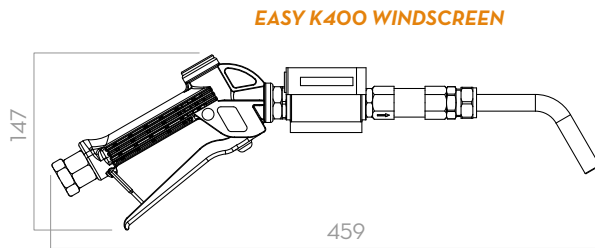

CHART

TYPE OF FLUID WATER
TEMPERATURE 23°C

IN THE BOX

- MANUAL NOZZLE
- K24 / K400 METER
- INSTRUCTION MANUAL

DETAILS

AVAILABLE WITH K24

METER WITH OVAL GEARS

AVAILABLE WITH K400

DIMENSIONS

Dimensions expressed in millimeters

MATERIALS

- NOZZLE BODY: TECHNOPYMER
- VALVE: VITON
- METER BODY: ALLUMINIUM
- GEARS: TECHNOPYMER

TECHNICAL DATA

CODE	DESCRIPTION	FLUIDS TYPE	FLOW RATE		WORKING PRESSURE		BATTERIES	INLET	OUTLET
			L/MIN	GPM	BAR	PSI	V		
FO0870020	K24 SUZZARABLU MANUAL NOZZLE		5 - 80	1,3 - 21	3,4	49	2	-	-
NEW FO0976WOB	EASY K400 WINDSCREEN		1 - 30	0,3 - 8	25	362	2	1/2 BSP	-