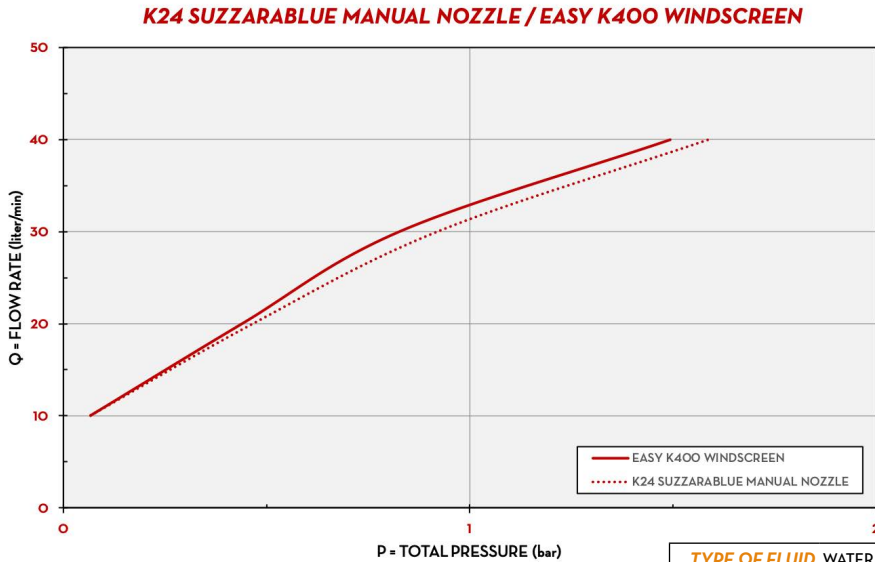

NEW

PERFORMANCE

UP TO 80 L/MIN	3,4/25 BAR
FLOW RATE	WORKING PRESSURE
± 1% K24 VERSION ACCURACY	± 0,5% K400 VERSION ACCURACY

EASY K400 WINDSCREEN

K24 SUZZARABLU MANUAL NOZZLE

PACKAGING

CODE	WEIGHT		PACKAGING			
	KG	LBS	MM	INCH	PEZZI/PALLET	PEZZI/BOX
METERED NOZZLES						
FO0870020	1	2,2	300X390X260	11,8X15,4X10,2	-	1
FO0976WOB	0,95	2,1	300X390X260	11,8X15,4X10,2	-	1

CHART

TYPE OF FLUID WATER
TEMPERATURE 23°C

IN THE BOX

- MANUAL NOZZLE
- K24 / K400 METER
- INSTRUCTION MANUAL

DETAILS

AVAILABLE WITH K24

METER WITH OVAL GEARS

AVAILABLE WITH K400

DIMENSIONS

Dimensions expressed in millimeters

MATERIALS

- NOZZLE BODY: TECHNOPYMER
- VALVE: VITON
- METER BODY: ALLUMINIUM
- GEARS: TECHNOPYMER

TECHNICAL DATA

CODE	DESCRIPTION	FLUIDS TYPE	FLOW RATE		WORKING PRESSURE		BATTERIES	INLET	OUTLET
			L/MIN	GPM	BAR	PSI	V		
FO0870020	K24 SUZZARABLU MANUAL NOZZLE		5 - 80	1,3 - 21	3,4	49	2	-	-
NEW FO0976WOB	EASY K400 WINDSCREEN		1 - 30	0,3 - 8	25	362	2	1/2 BSP	-