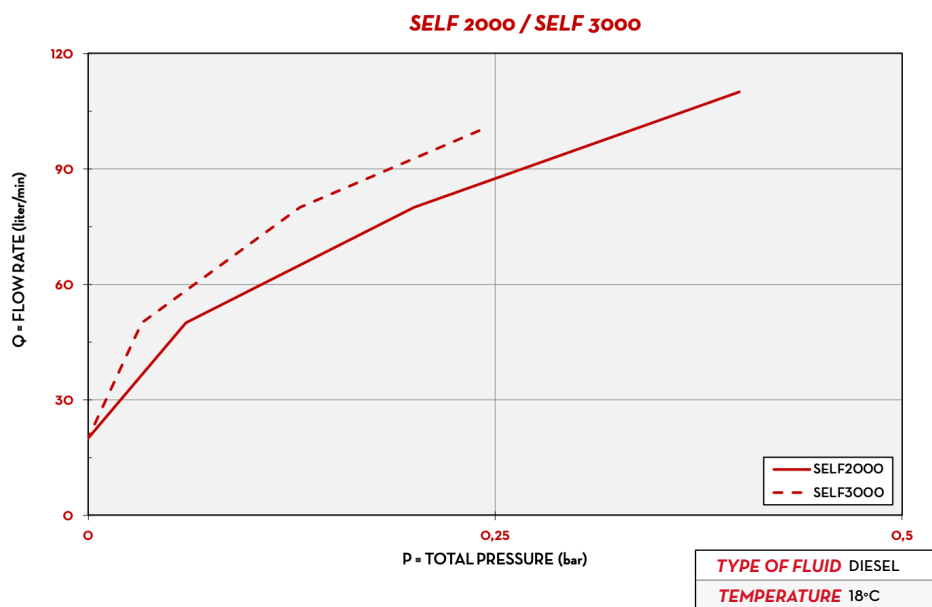

FILTRATION

TANK MONITORING

HOSE REEL

ACCESSORIES

MERCHANDISE

AIR

ANTIFREEZE

AdBlue®

BIODIESEL

DIESEL

FOOD

GASOLINE

GREASE

KEROSENE

OIL

WATER

WINDSCREEN

CHART

IN THE BOX

- SELF 2000/ SELF 3000 NOZZLE
- INSTRUCTION MANUAL

DETAILS

DIMENSIONS