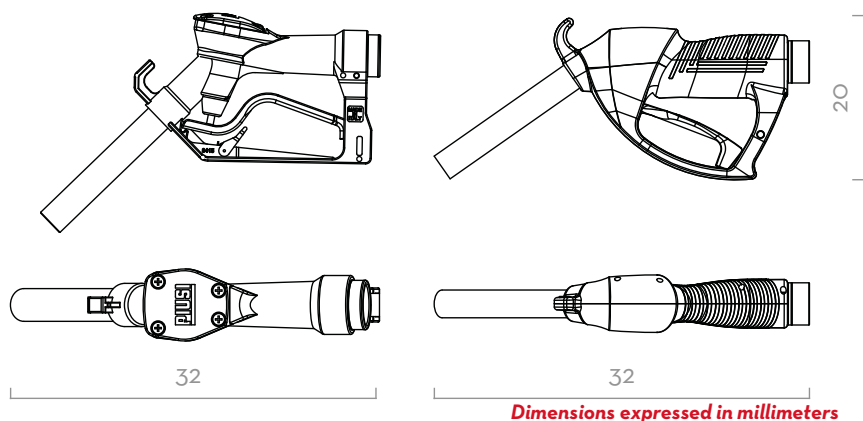

WINDSCREEN

CHART

IN THE BOX

- SELF 2000/ SELF 3000 NOZZLE
- INSTRUCTION MANUAL

DETAILS

DIMENSIONS

MATERIALS

- BODY: ALUMINIUM
- SEAL: VITON

TECHNICAL DATA

CODE	DESCRIPTION	FLUIDS TYPE	FLOW RATE		INLET		SPOUT	
			L/MIN	GPM	SWIVEL	Ø BSP	EXT. Ø MM	
00063900A	SELF 2000 1" BSP UNLEADED	B D G O	120	32	FEMALE	1" BSP	20	
00064900A	SELF 2000 3/4" BSP	B D O	120	32	FEMALE	3/4" BSP	25	
00064902A	SELF 2000 3/4" BSP UNLEADED	B D G O	120	32	FEMALE	3/4" BSP	20	
00065001A	SELF 3000 1" BSP UNLEADED	B D O G	150	40	FEMALE	1" BSP	20	
00065600A	SELF 2000 1" BSP SPOUT 25 MM	B D O	120	32	FEMALE	1" BSP	25	
FO0641120	SELF 2000 W/HOSE TAIL D.20 SPOUT 25 MM	B D O	120	32	FEMALE	3/4" BSP	25	
FO0641130	SELF 2000 1" BSP	B D O	120	32	FEMALE	1" BSP	25	
FO065000A	SELF 3000 1" BSP LEADED SPOUT	B D O	150	40	FEMALE	1" BSP	25	
FO0650020	SELF 3000 1" BSP LEADED SPOUT S/P	B D G O W	150	40	FEMALE	1" BSP	25	
FO063000A	PLASTIC NOZZLE BLACK W/SWIVEL 1" BSP	B D O W	80	21	FEMALE	1" BSP	34	