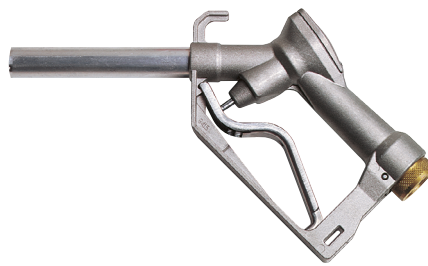

- MANUAL
- VERSATILE
- HIGH EFFICIENCY
- LEVER PROTECTION

The PIUSI SELF 2000 / SELF 3000 manual nozzles perform the maximum efficiency thanks to the low-flow resistance and the wide range of applications including transfer systems run by gravity. They are supplied with removable lever protection and connectors.

PERFORMANCE

UP TO

150 L/MIN

FLOW RATE

25MM

OD SPOUT

SELF 2000 / SELF 3000

SELF 2000 DIESEL